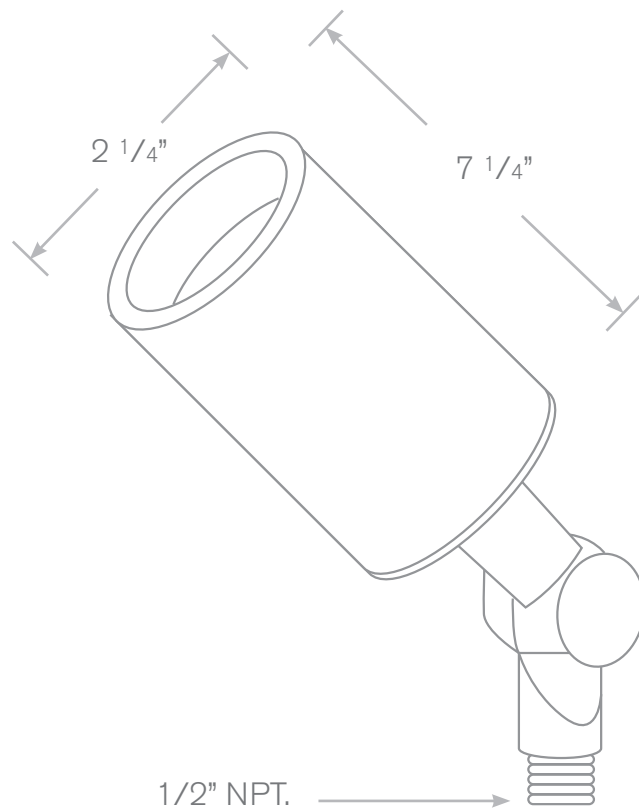

## TOP-UL-120-MBR

## Up Light

- Model:** TOP-UL-120-MBR  
**Material:** Brass  
**Finish:** Specify  
**Electrical:** 12V  
**Lamp:** MR-16, 50W Max.  
**Mounting:** 1/2" NPT, Spike Included  
**Option:** LED

ALL FINISHES & LED AVAILABLE! Mounting: 1/2" NPT, Spike Included