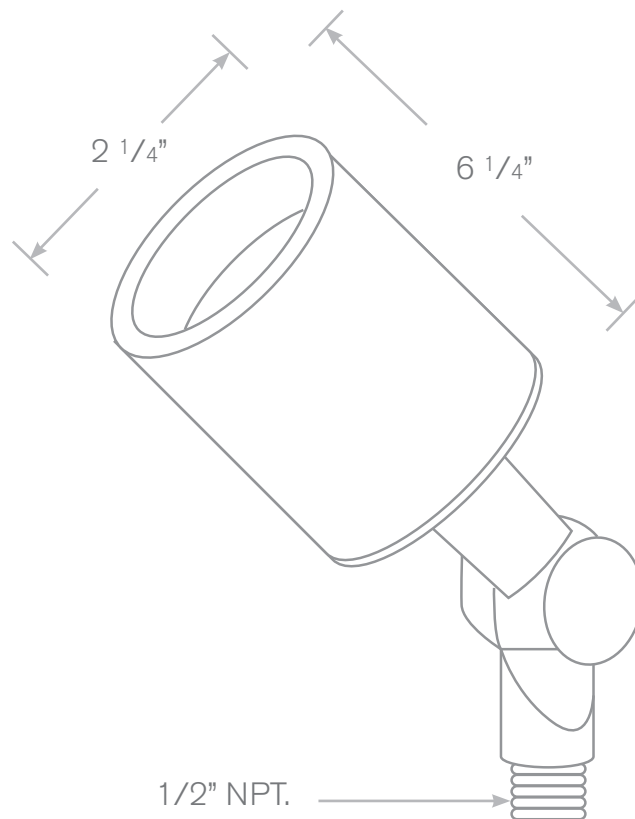

TOP-UL-110-MBR

Up Light

- Model:** TOP-UL-110-MBR
Material: Brass
Finish: Specify
Electrical: 12V
Lamp: MR-16, 50W Max.
Mounting: 1/2" NPT, Spike Included
Option: LED

ALL FINISHES & LED AVAILABLE! Mounting: 1/2" NPT, Spike Included