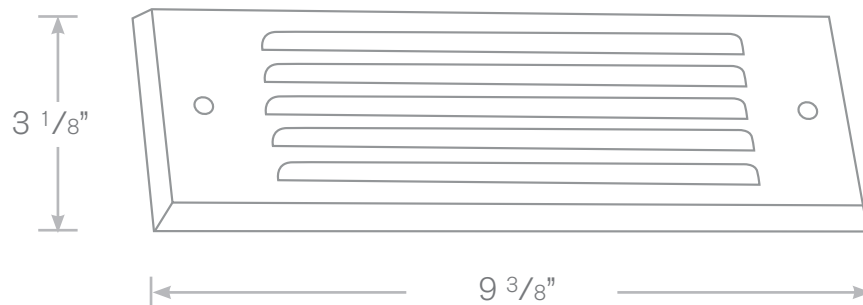

TOP-SL-CVR534-MBR TOP-SL-CVR535-RC

Step Light

- Model:** TOP-SL-CVR534-MBR - Louvre
TOP-SL-CVR535-RC- Louvre
- Material:** Brass
- Finish:** Specify
- Mounting:** Recessed

ALL FINISHES AVAILABLE!