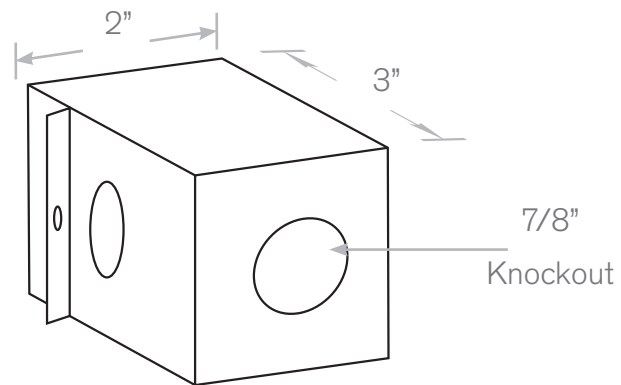

## TOP-SL-602

## Step Lights

- Model:** TOP-SL-602
- Material:** Brass
- Finish:** Specify
- Socket:** Bi-pin
- Electrical:** 12V
- Mounting:** Recessed

ALL FINISHES & LED AVAILABLE!