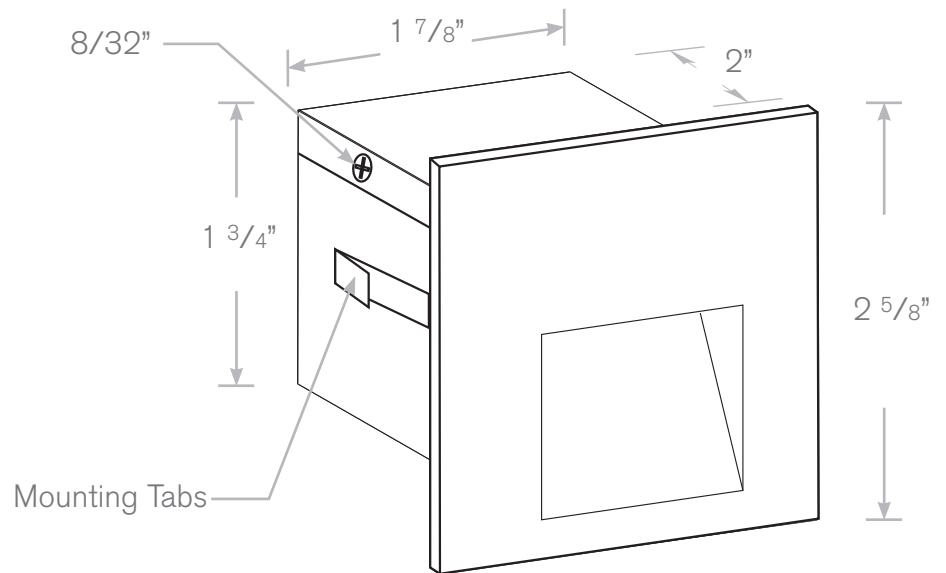

## TOP-SL-602

## Step Lights

- Model:** TOP-SL-602
- Material:** Brass
- Finish:** Specify
- Socket:** Bi-pin
- Electrical:** 12V
- Mounting:** Recessed

ALL FINISHES & LED AVAILABLE!