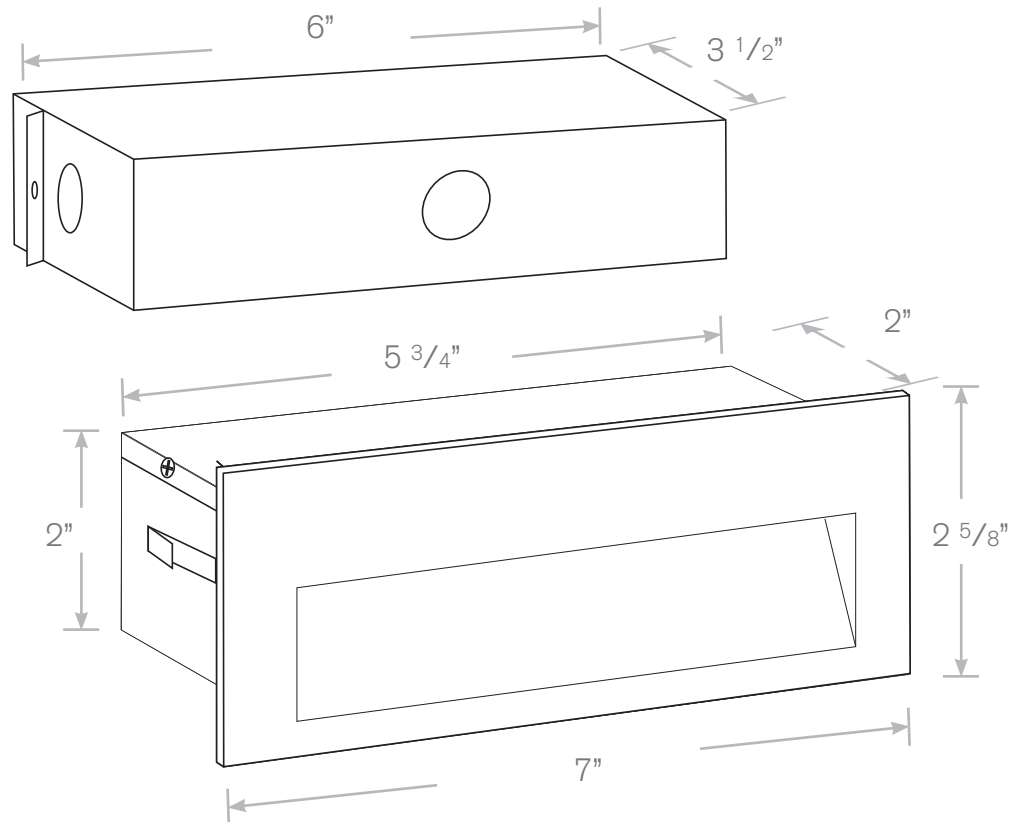

TOP-SL-602-6

Pathway Lights

- Model:** TOP-SL-602-6
Material: Brass
Finish: Specify
Socket: LED Strip
Electrical: 12V
Mounting: Recessed

ALL FINISHES & LED AVAILABLE! Mounting: 1/2" NPT, Spike Included