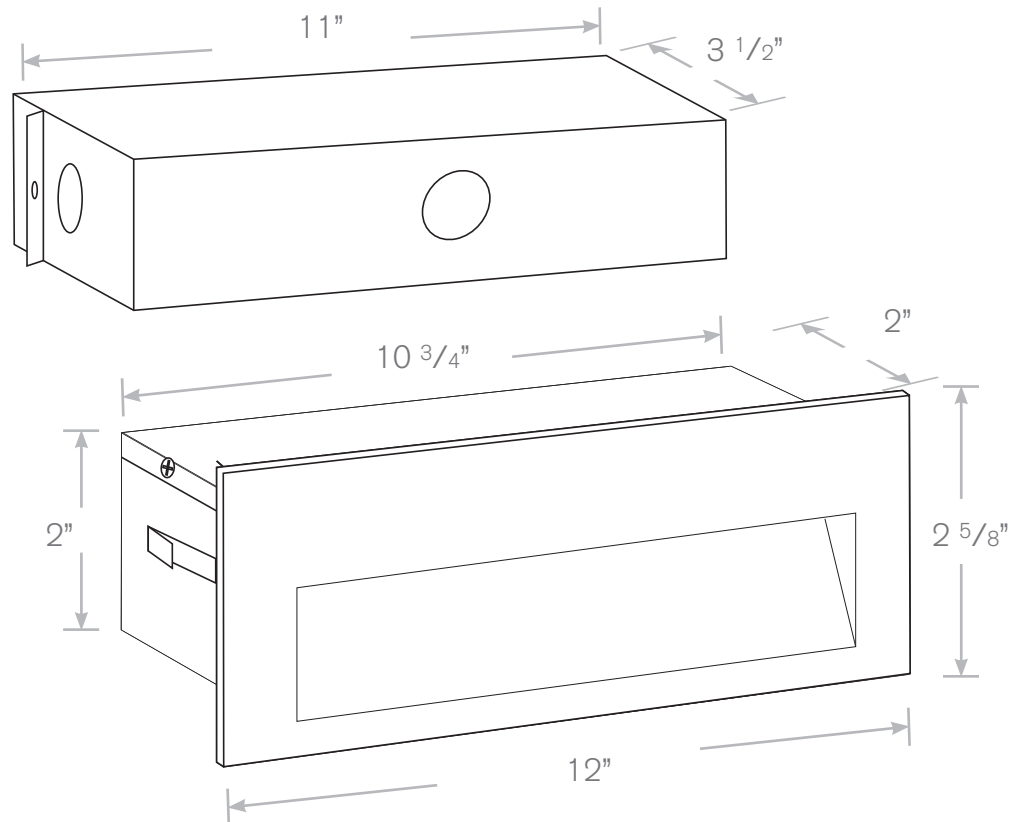

TOP-SL-602-12

Pathway Lights

- Model:** TOP-SL-602-12
- Material:** Brass
- Finish:** Specify
- Socket:** LED Strip
- Electrical:** 12V
- Mounting:** Recessed

ALL FINISHES & LED AVAILABLE! Mounting: 1/2" NPT, Spike Included