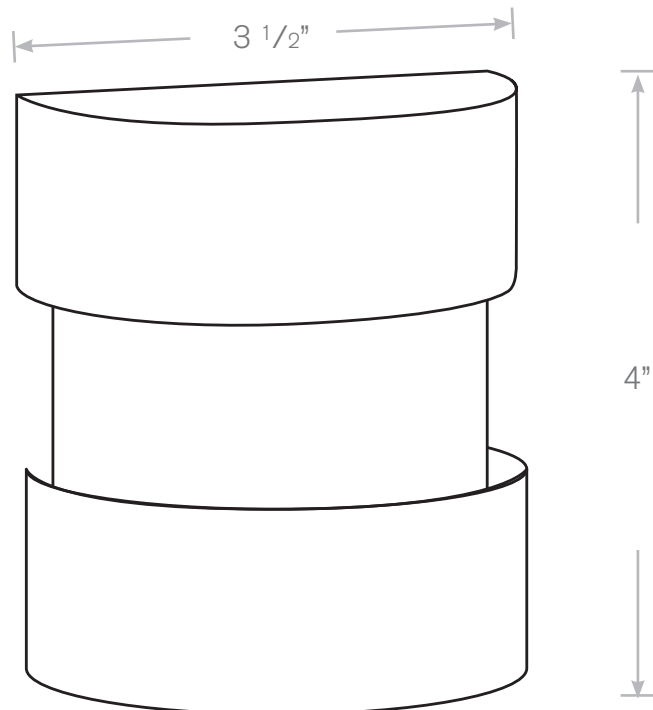

TOP-SL-592-MBR

Step Light

Model:	TOP-SL-592-MBR
Material:	Brass
Finish:	Specify
Electrical:	12V
Lamp:	Wedge Base
Mounting:	Surface
Option:	LED

ALL FINISHES & LED AVAILABLE!