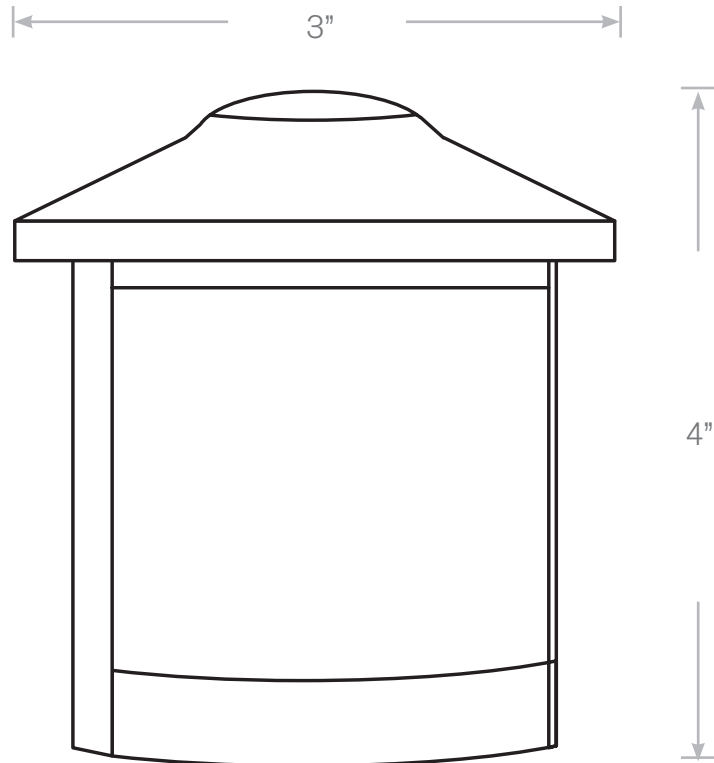

TOP-SL-590-MBR-HS

Step Light

- Model:** TOP-SL-590-MBR-HS
Material: Brass
Finish: Specify
Electrical: 12V
Lamp: Wedge Base
Mounting: Surface
Option: LED

ALL FINISHES & LED AVAILABLE!