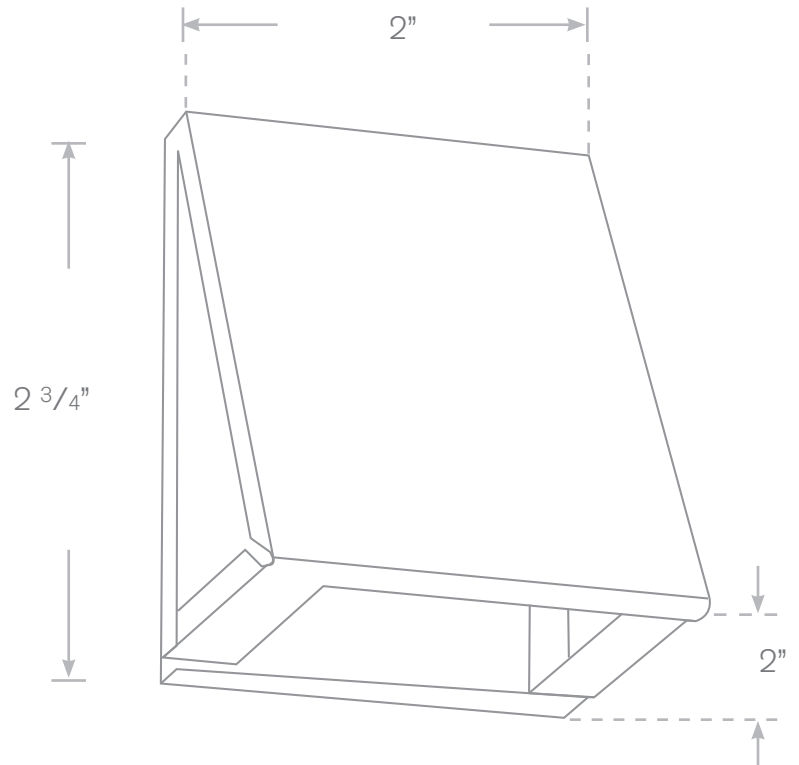

TOP-SL-584-MBR-WS

Step Light

Model:	TOP-SL-584-MBR-WS
Material:	Brass
Finish:	Specify
Electrical:	12V
Lamp:	18W, Wedge Base
Mounting:	Surface
Option:	LED

ALL FINISHES & LED AVAILABLE!