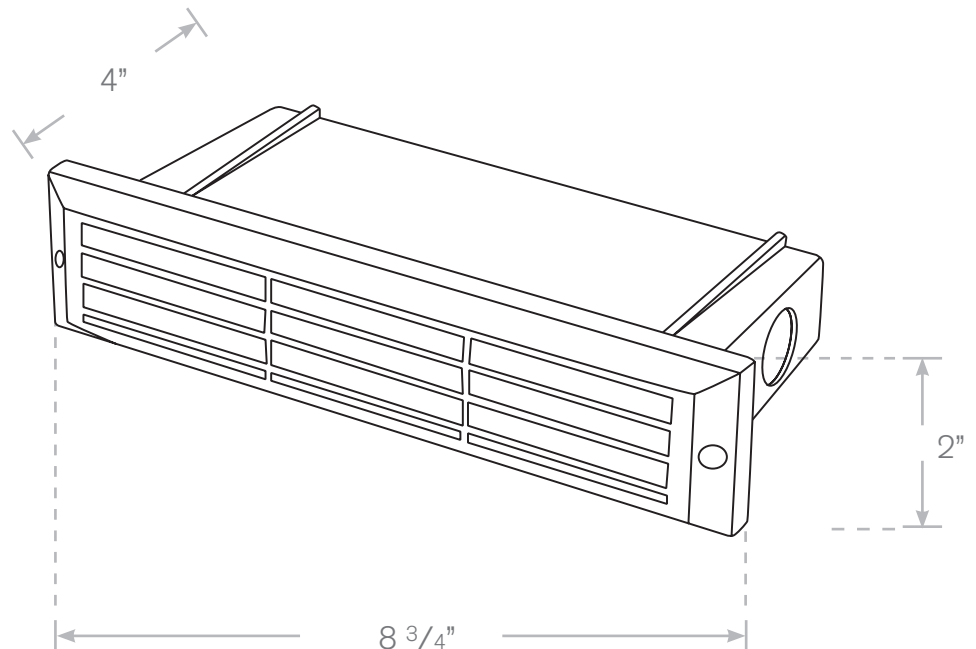

TOP-SL-572

Step Light

Model:	TOP-SL-572
Material:	Cast Brass
Finish:	Specify
Glass:	N/A
Electrical:	12V
Lamp:	Bi-Pin
Mounting:	Recessed
Option:	LED

ALL FINISHES & LED AVAILABLE!