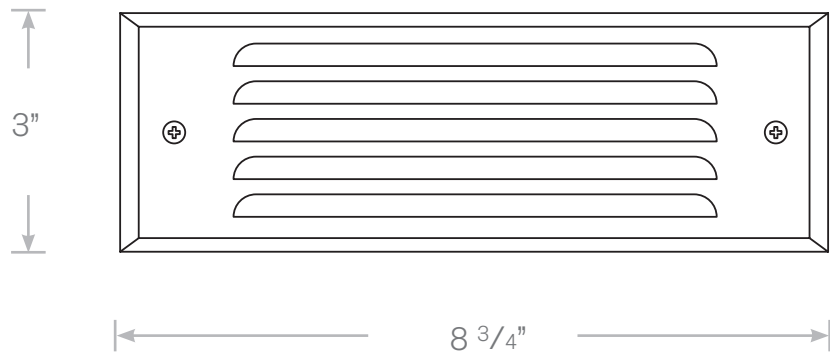

TOP-SL-560-MBR

Step Light

Model: TOP-SL-560-MBR
Material: Brass
Finish: Specify
Electrical: 12V
Lamp: LED Panel
Mounting: Surface

Options: Raw Copper
Model: TOP-SL-561
Options: Window Copper
Model: TOP-SL-563