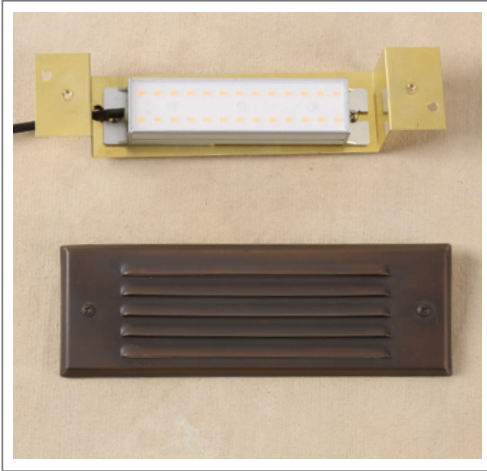

TOP-SL-558

Step Light

- Model:** TOP-SL-558
Shown: Matte Bronze (MBR)
Material: Brass
Finish: Specify
Electrical: 12V
Lamp: LED Panel
Mounting: Recessed

ALL FINISHES & LED AVAILABLE!