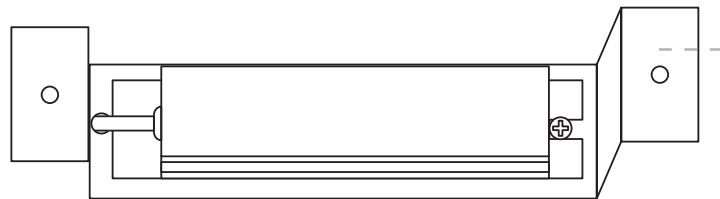

TOP-SL-558

Step Light

- Model:** TOP-SL-558
Shown: Matte Bronze (MBR)
Material: Brass
Finish: Specify
Electrical: 12V
Lamp: LED Panel
Mounting: Recessed

ALL FINISHES & LED AVAILABLE!