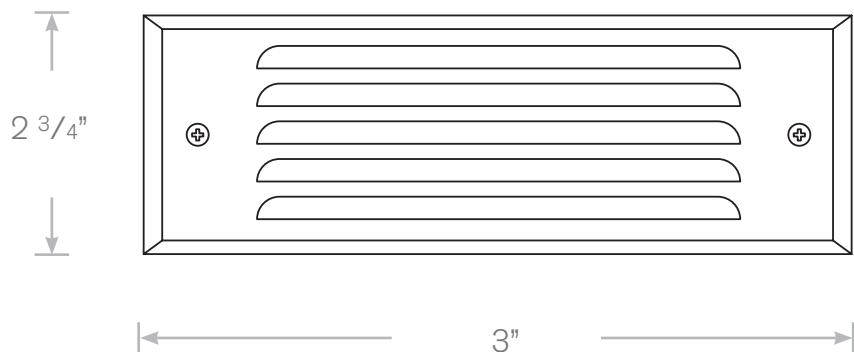

TOP-SL-558

Step Light

- Model:** TOP-SL-558
Shown: Matte Bronze (MBR)
Material: Brass
Finish: Specify
Electrical: 12V
Lamp: LED Panel
Mounting: Recessed

ALL FINISHES & LED AVAILABLE!