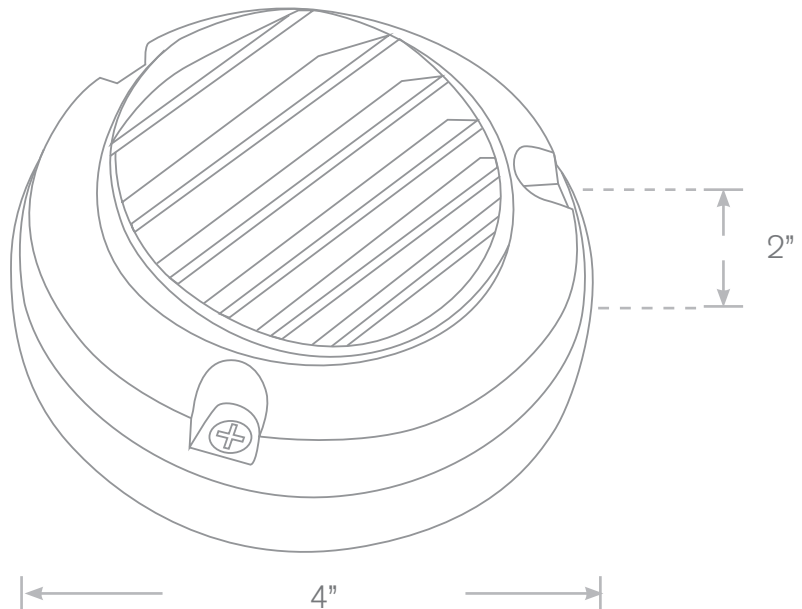

TOP-SL-554-MBR

Step Light

Model:	TOP-SL-554-MBR
Material:	Brass
Finish:	Specify
Electrical:	12V
Lamp:	Bi-Pin, 20W Incl.
Mounting:	Surface
Option:	LED

ALL FINISHES & LED AVAILABLE!