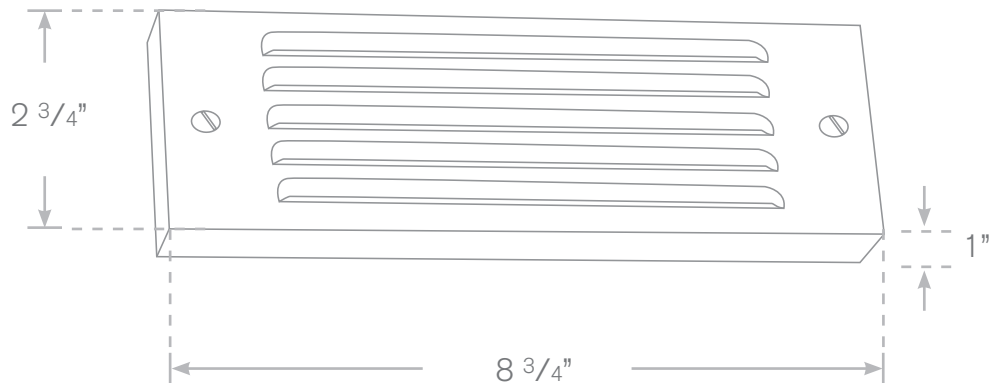

TOP-SL-548-MBR

Step Light

Model:	TOP-SL-548-MBR - Louvre
Material:	Brass
Electrical:	12V
Lamp:	(2) 13W Wedge
Finish:	Specify
Mounting:	Surface
Option:	LED

ALL FINISHES AVAILABLE!