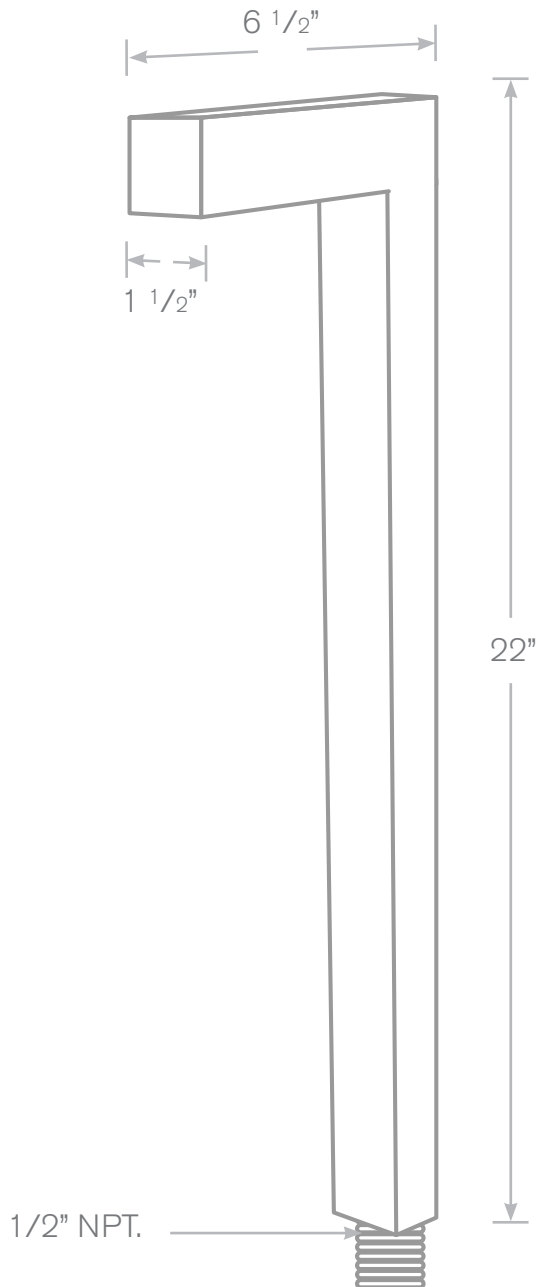

TOP-PL-470

Pathway Lights

- Model:** TOP-PL-470
Shown: Black (BLK)
Material: Brass
Finish: Black
LED: 3.5W
Lamp: Single Contact Bayonet
Mounting: 1/2" NPT, Spike Included

ALL FINISHES & LED AVAILABLE! Mounting: 1/2" NPT, Spike Included