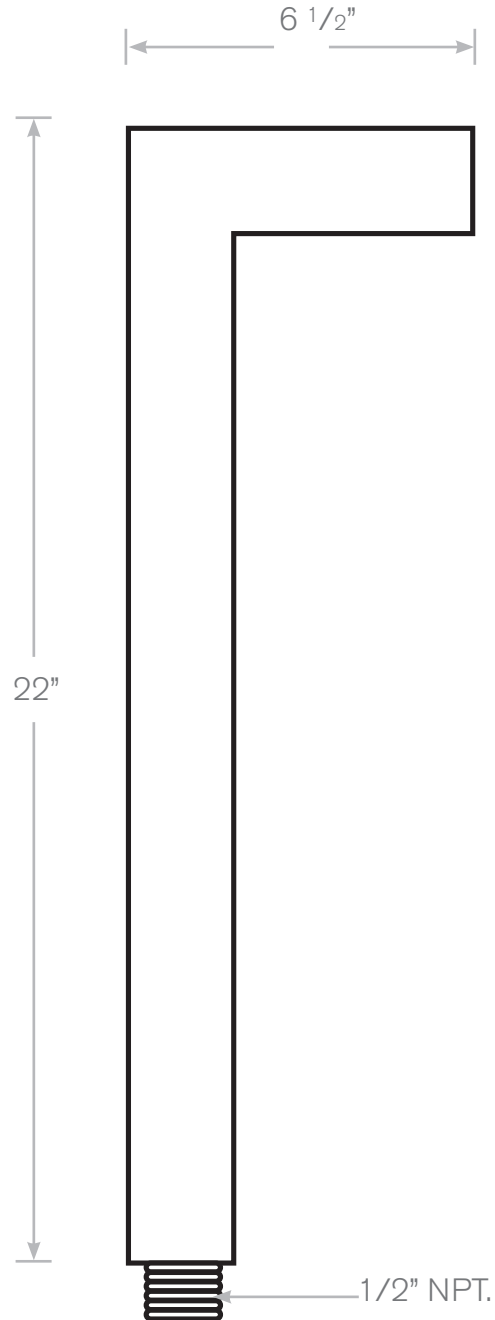

TOP-PL-434-SIL

Pathway Lights

- Model:** TOP-PL-434-SIL
- Shown:** Silverado (SIL)
- Material:** Aluminum
- Finish:** Specify
- Electrical:** 12V
- Lamp:** Single Contact Bayonet
- Mounting:** 1/2" NPT, Spike Included

ALL FINISHES & LED AVAILABLE! Mounting: 1/2" NPT, Spike Included