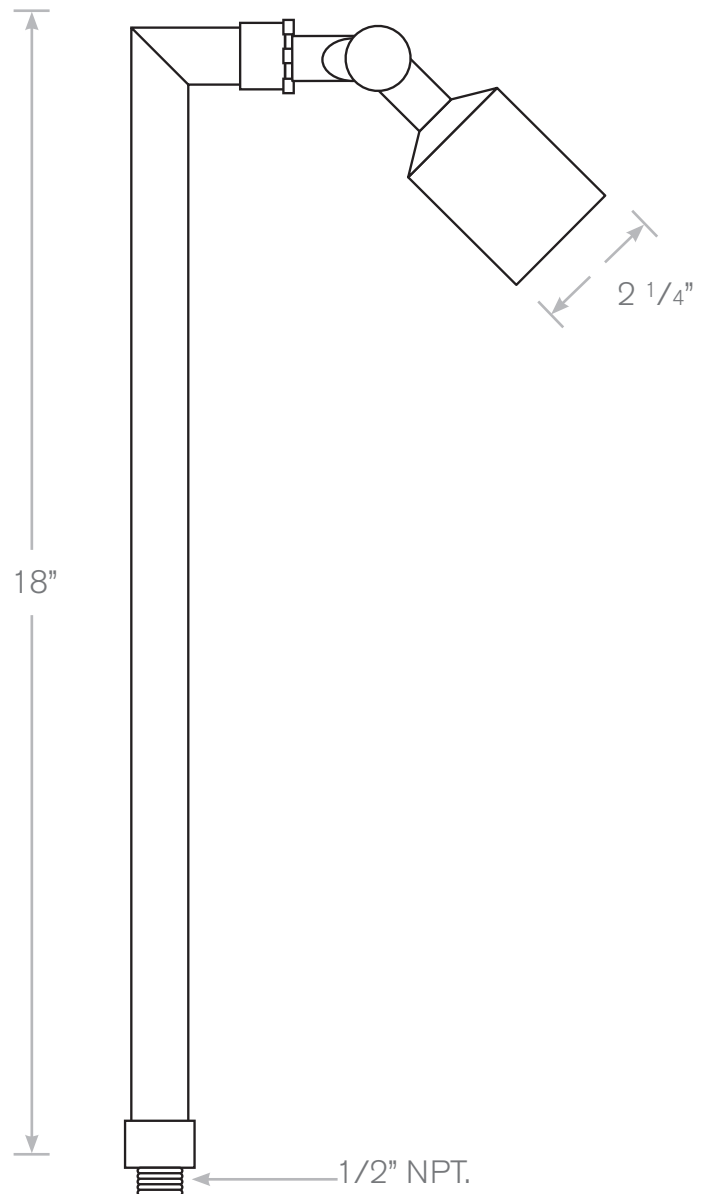

TOP-PL-420-MBR

Pathway Lights

- Model:** TOP-PL-420-MBR
Material: Brass
Finish: Specify
Electrical: 12V
Lamp: Single Contact Bayonet
Mounting: 1/2" NPT, Spike Included

ALL FINISHES & LED AVAILABLE! Mounting: 1/2" NPT, Spike Included