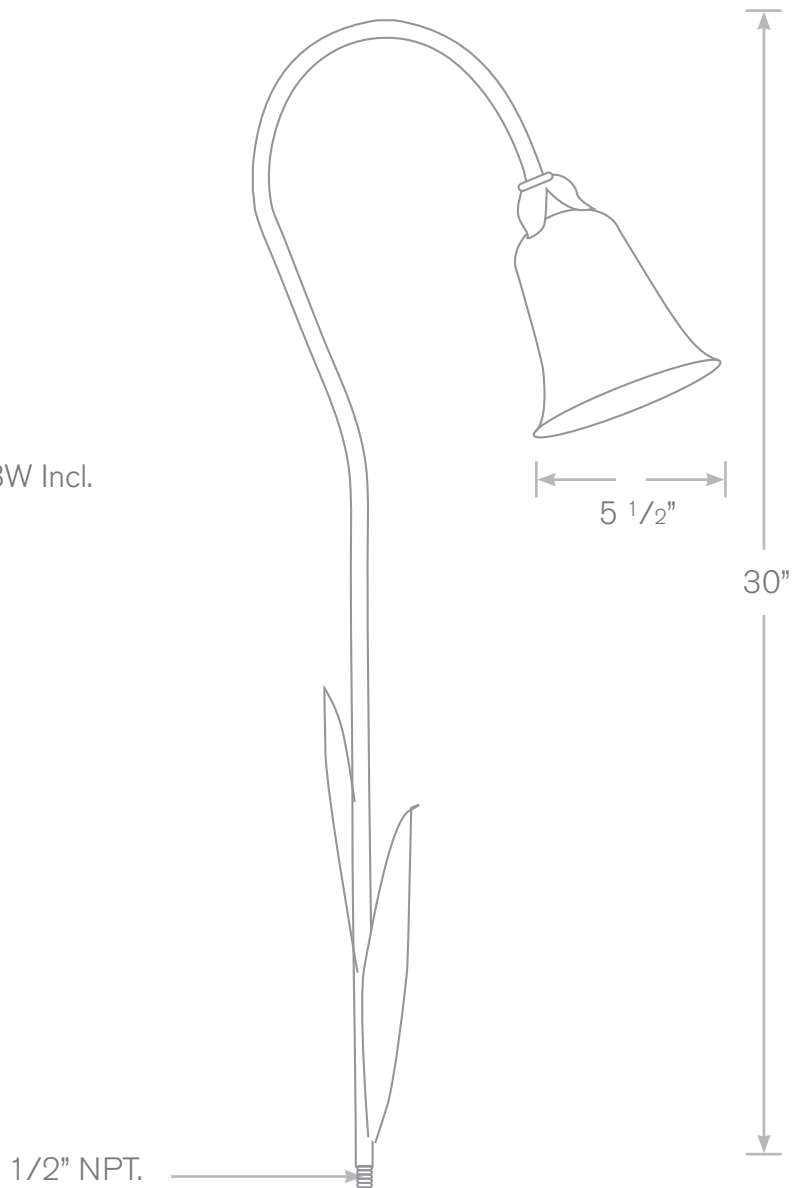

TOP-PL-398-RUS

Pathway Lights

- Model:** TOP-PL-398-RUS
Material: Brass
Finish: Specify
Electrical: 12V
Lamp: Single Contact Bayonet, 18W Incl.
Mounting: 1/2" NPT, Spike Included
Option: LED

ALL FINISHES & LED AVAILABLE! Mounting: 1/2" NPT, Spike Included