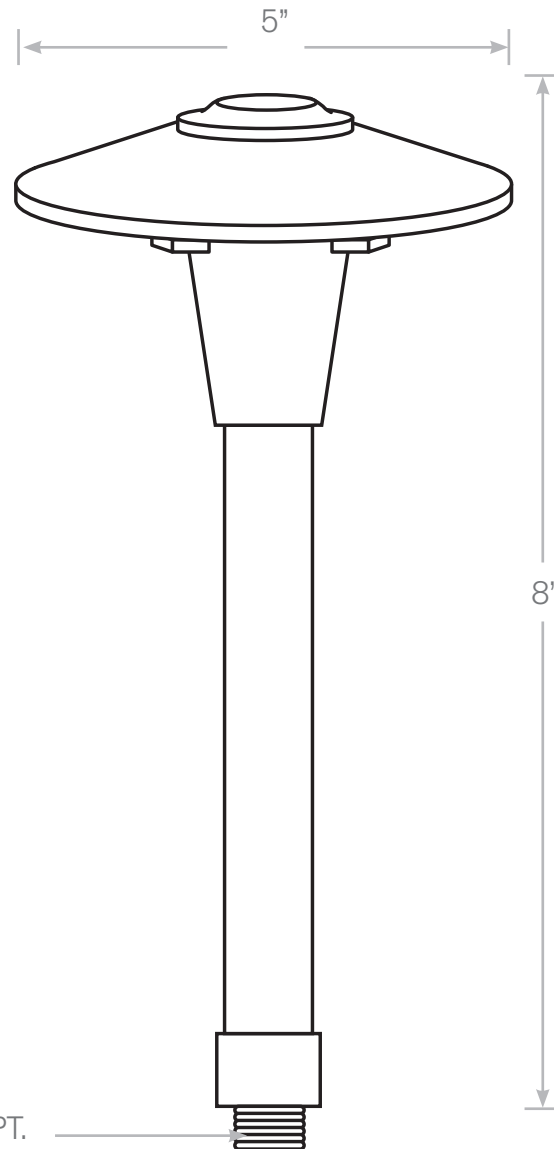

## TOP-PL-392-MINI-MBR

## Pathway Lights

- Model:** TOP-PL-392-MINI-MBR  
**Material:** Brass  
**Finish:** Specify  
**Electrical:** 12V  
**Lamp:** Single Contact Bayonet  
**Mounting:** 1/2" NPT, Spike Included
- Option:** Raw Copper  
**Model:** TOP-PL-393-Mini