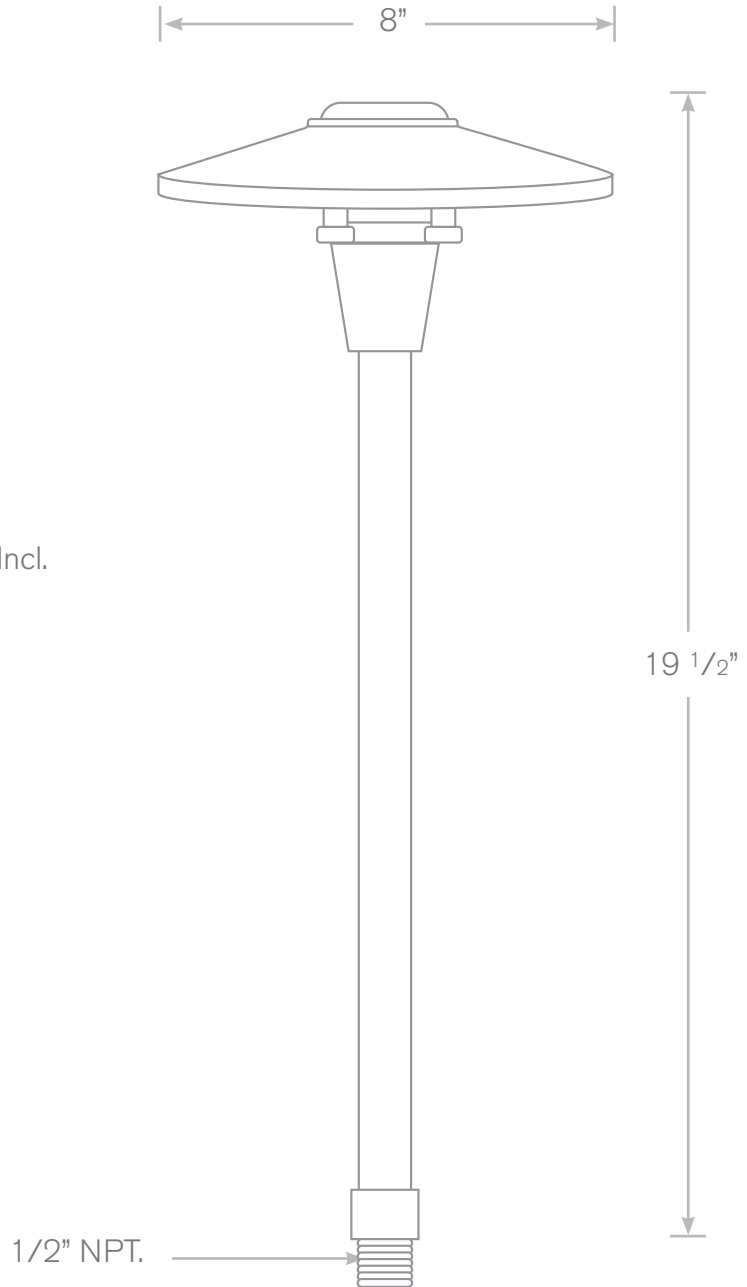

## TOP-PL-390-MBR

## Pathway Lights

- Model:** TOP-PL-390-MBR  
**Material:** Brass  
**Finish:** Specify  
**Electrical:** 12V  
**Lamp:** Single Contact Bayonet, 18W Incl.  
**Mounting:** 1/2" NPT, Spike Included  
**Option:** LED

ALL FINISHES & LED AVAILABLE! Mounting: 1/2" NPT, Spike Included