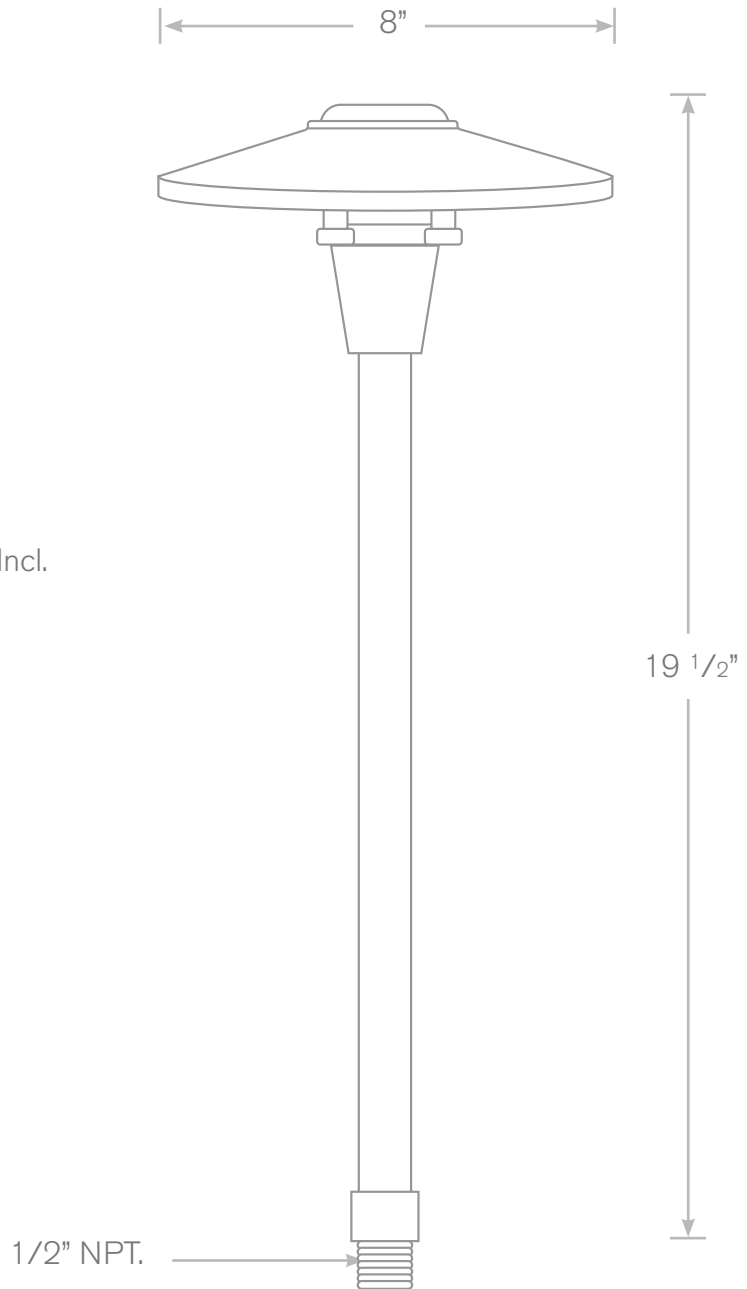

TOP-PL-390-MBR

Pathway Lights

- Model:** TOP-PL-390-MBR
Material: Brass
Finish: Specify
Electrical: 12V
Lamp: Single Contact Bayonet, 18W Incl.
Mounting: 1/2" NPT, Spike Included
Option: LED

ALL FINISHES & LED AVAILABLE! Mounting: 1/2" NPT, Spike Included