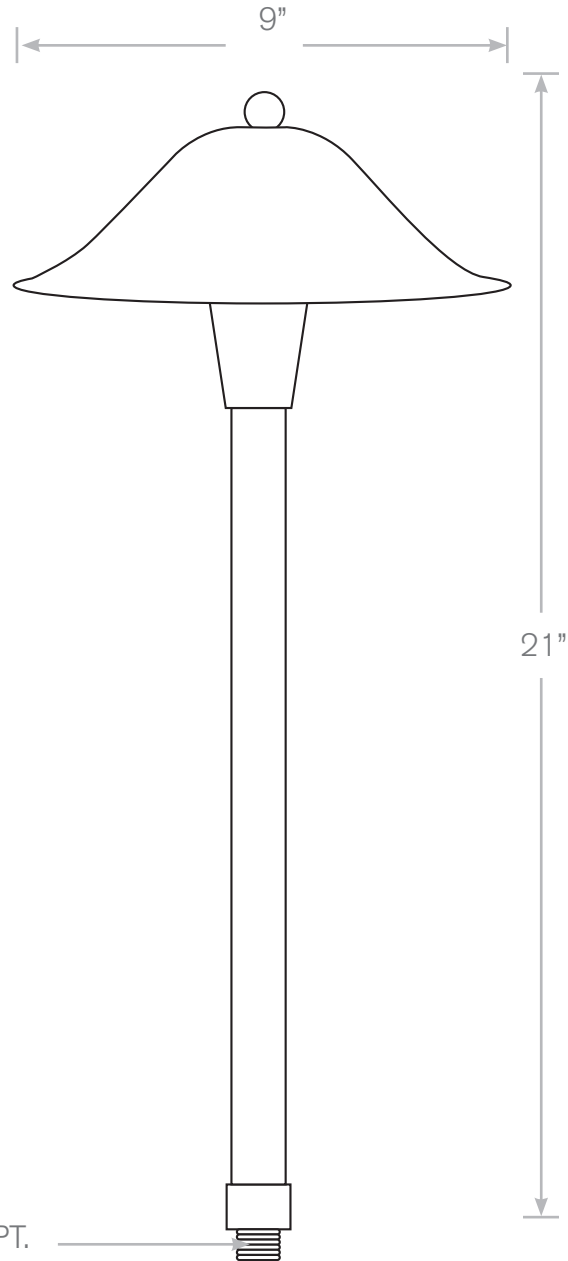

TOP-PL-376-MBR

Pathway Lights

Model: TOP-PL-376-MBR
Material: Brass
Finish: Specify
Electrical: 12V
Lamp: Single Contact Bayonet
Mounting: 1/2" NPT, Spike Included

Option: Raw Copper
Model: TOP-PL-377