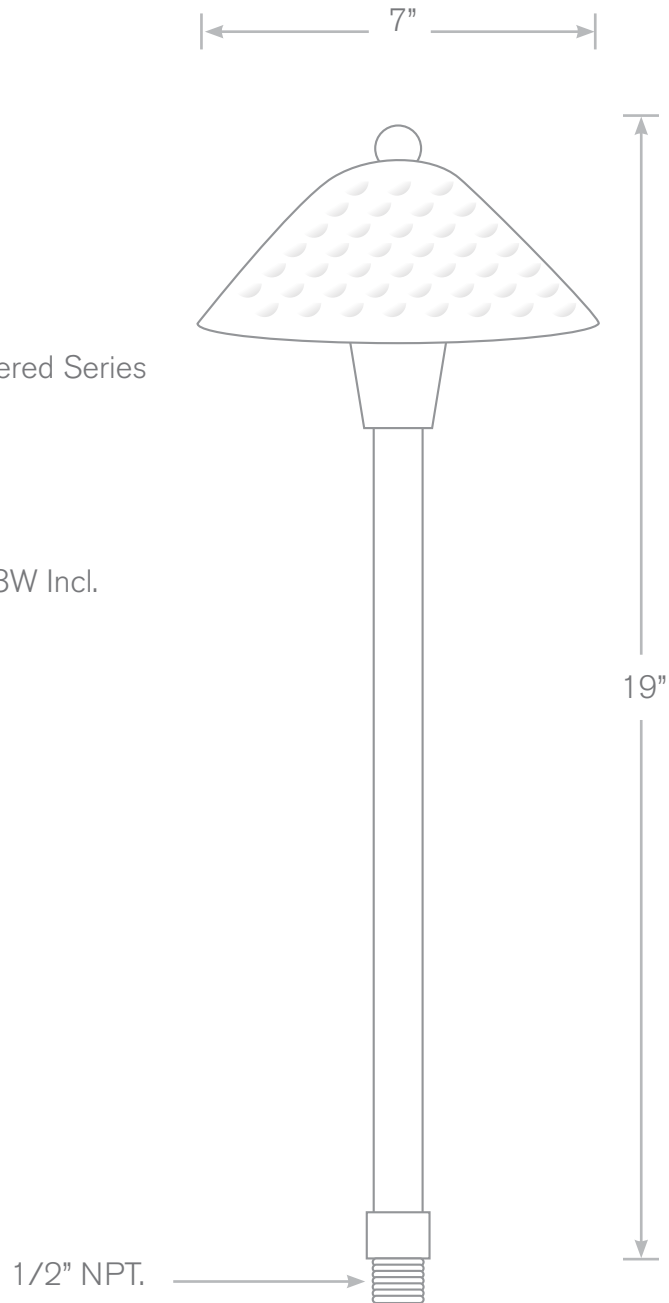

## TOP-PL-373-RC

## Pathway Lights

- Model:** TOP-PL-373-RC - Hammered Series  
**Material:** Copper  
**Finish:** Raw Copper  
**Electrical:** 12V  
**Lamp:** Single Contact Bayonet, 18W Incl.  
**Mounting:** 1/2" NPT, Spike Included  
**Option:** LED

ALL FINISHES & LED AVAILABLE! Mounting: 1/2" NPT, Spike Included