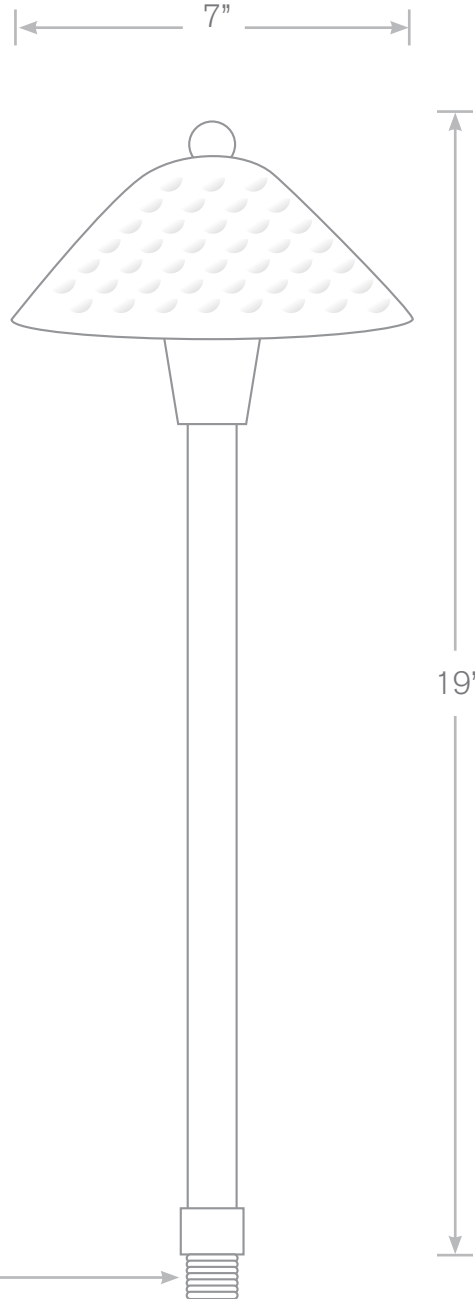

TOP-PL-372-MBR

Pathway Lights

- Model:** TOP-PL-372-MBR - Hammered Series
Material: Brass
Finish: Specify
Electrical: 12V
Lamp: Single Contact Bayonet, 18W Incl.
Mounting: 1/2" NPT, Spike Included
Option: LED