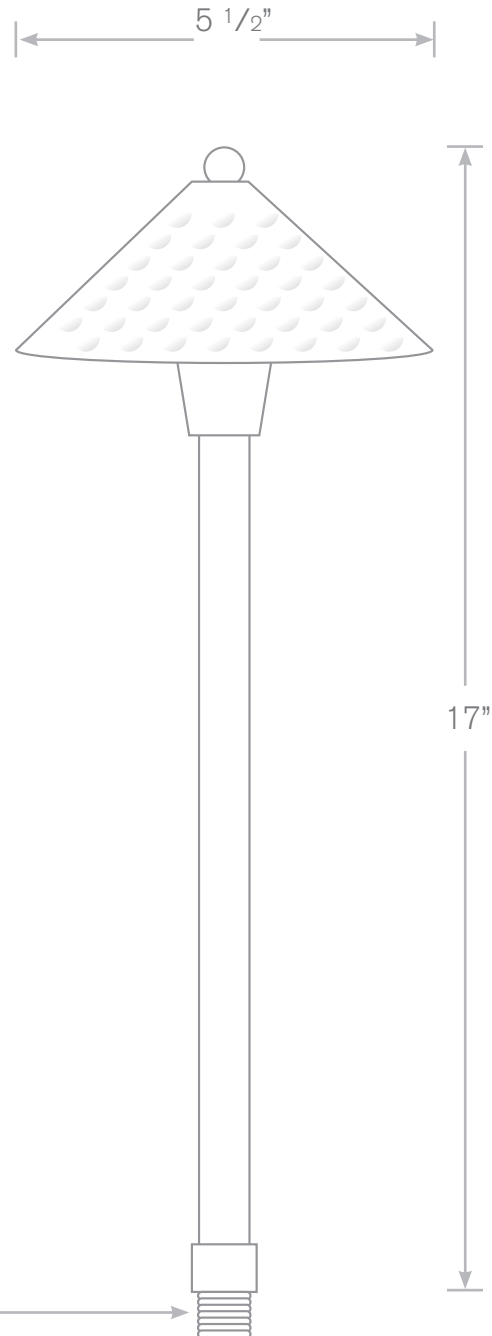

TOP-PL-370-RUS

Pathway Lights

- Model:** TOP-PL-370-RUS - Hammered Series
Material: Brass
Finish: Specify
Electrical: 12V
Lamp: Single Contact Bayonet, 18W Incl.
Mounting: 1/2" NPT, Spike Included
Option: LED

ALL FINISHES & LED AVAILABLE! Mounting: 1/2" NPT, Spike Included