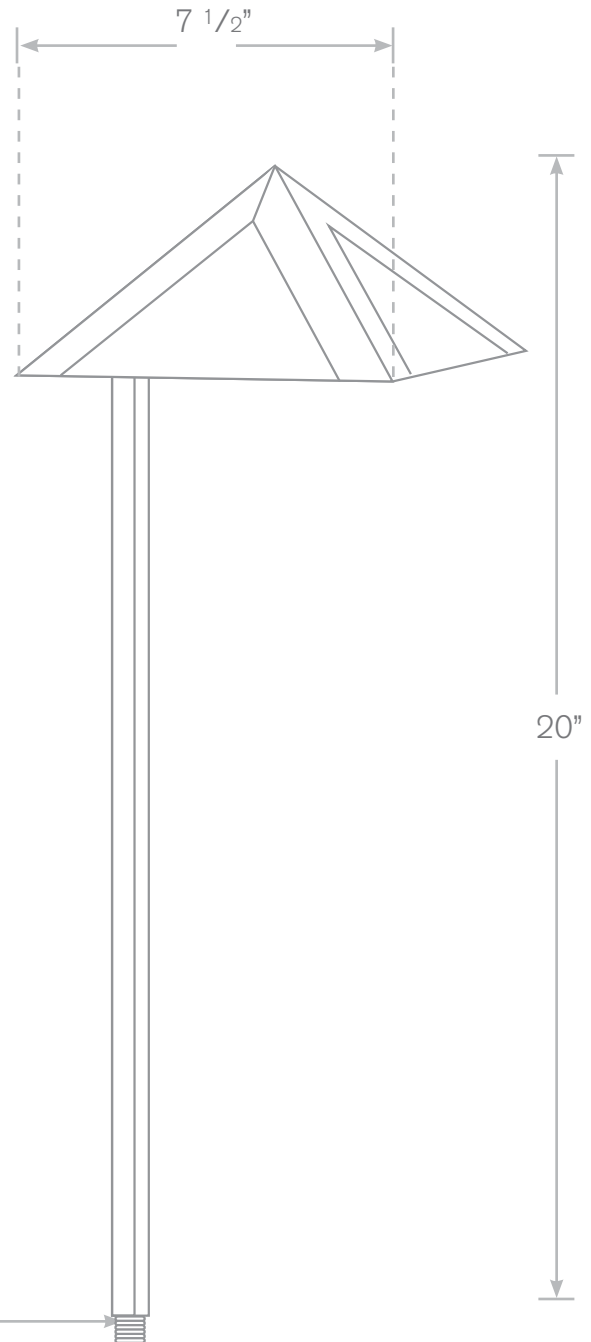

TOP-PL-368-MBR-HS

Pathway Lights

- Model:** TOP-PL-368-MBR-HS
Material: Brass
Finish: Specify
Glass: Specify
Electrical: 12V
Lamp: Single Contact Bayonet, 18W Incl.
Mounting: 1/2" NPT, Spike Included
Option: LED