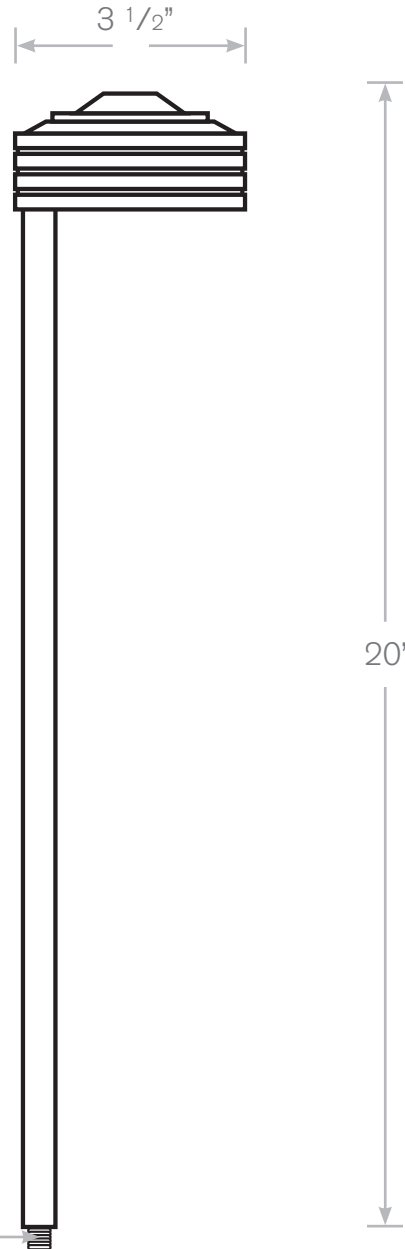

## Pathway Lights

- Model:** TOP-PL-366-MBR
- Material:** Brass
- Finish:** Specify
- Electrical:** 12V
- Lamp:** Single Contact Bayonet
- Mounting:** 1/2" NPT, Spike Included

ALL FINISHES & LED AVAILABLE! Mounting: 1/2" NPT, Spike Included