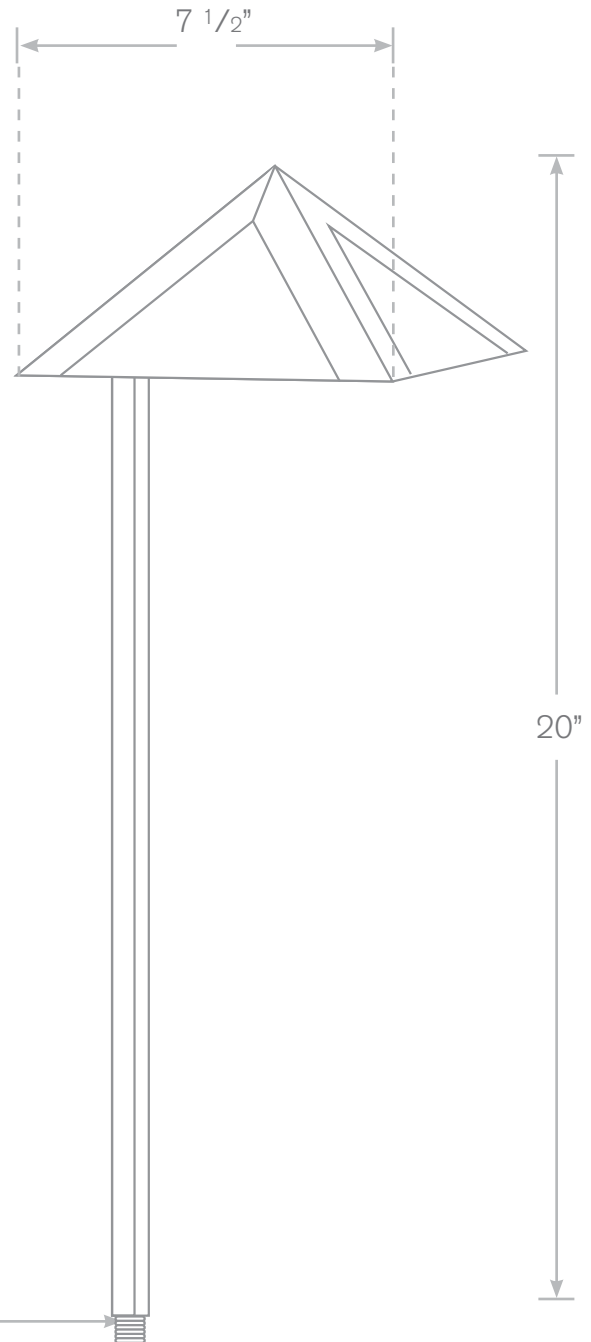

TOP-PL-364-MBR

Pathway Lights

- Model:** TOP-PL-364-MBR
Material: Brass
Finish: Specify
Electrical: 12V
Lamp: Single Contact Bayonet, 18W Incl.
Mounting: 1/2" NPT, Spike Included
Option: LED