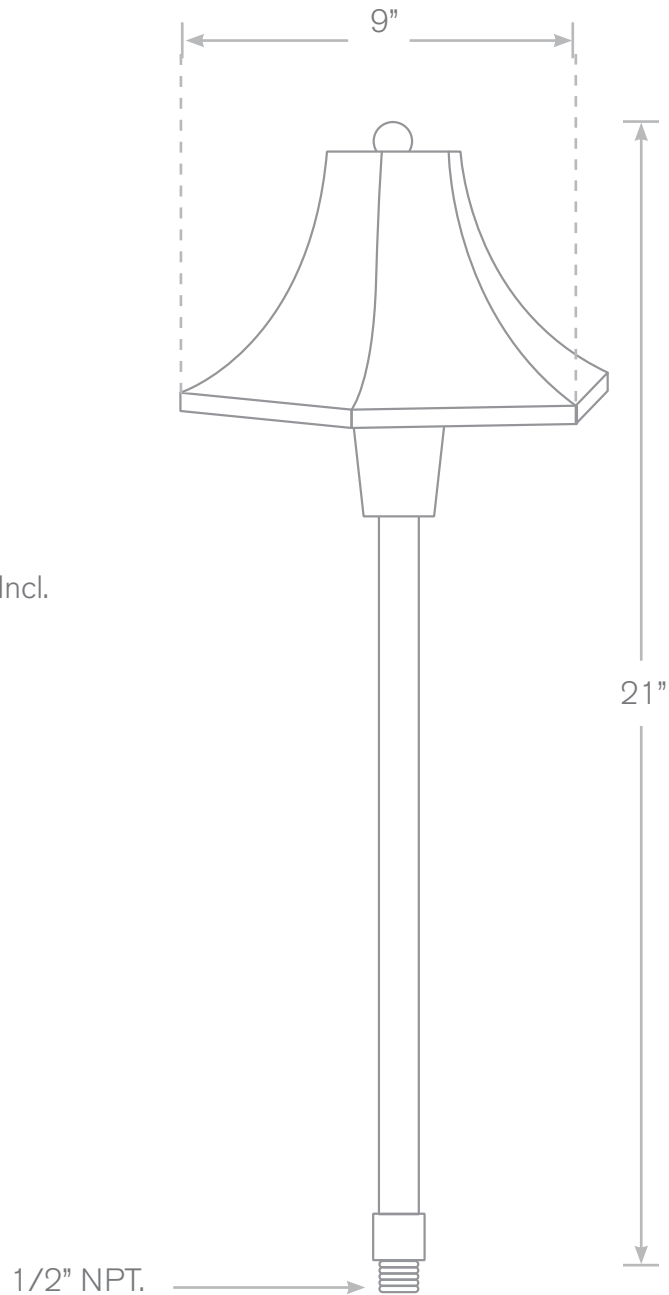

TOP-PL-358-MBR

Pathway Lights

- Model:** TOP-PL-358-MBR
Material: Brass
Finish: Specify
Electrical: 12V
Lamp: Single Contact Bayonet, 18W Incl.
Mounting: 1/2" NPT, Spike Included
Option: LED

ALL FINISHES & LED AVAILABLE! Mounting: 1/2" NPT, Spike Included