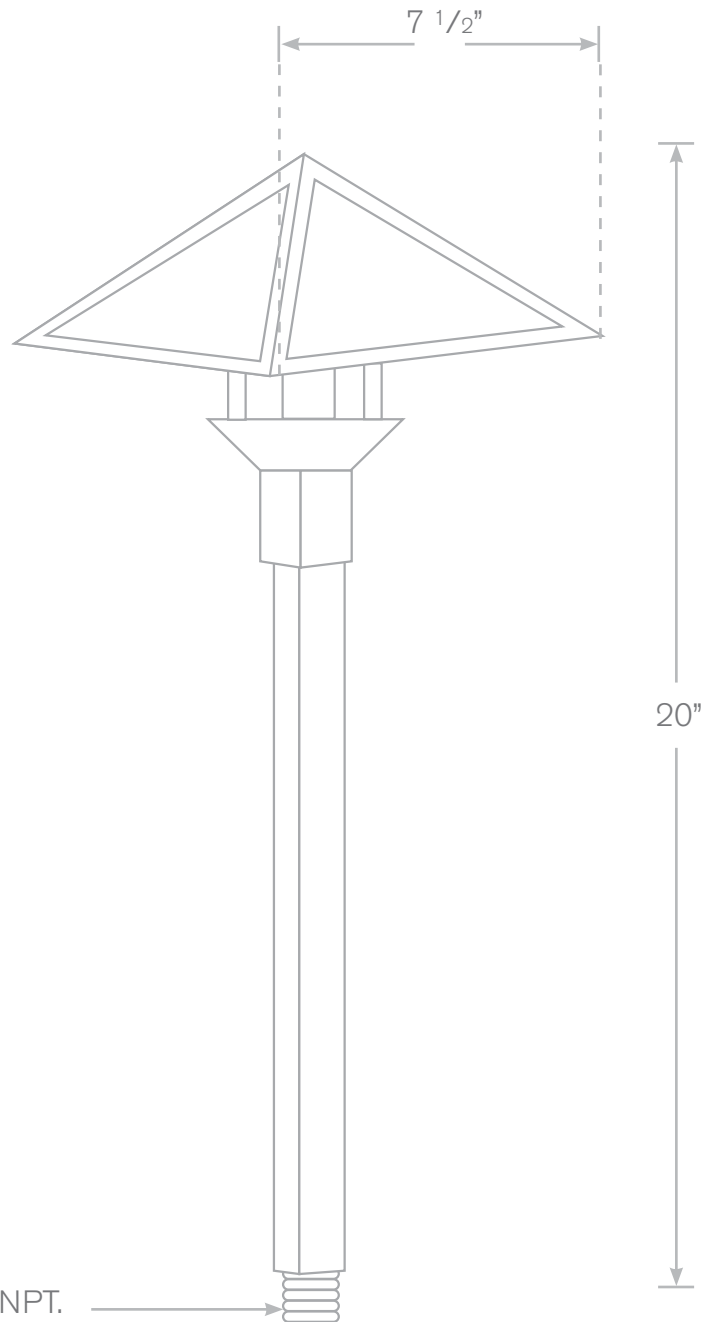

TOP-PL-356-MBR-HS

Pathway Lights

- Model:** TOP-PL-356-MBR-HS
Material: Brass
Finish: Specify
Glass: Specify
Electrical: 12V
Lamp: Single Contact Bayonet, 18W Incl.
Mounting: 1/2" NPT, Spike Included
Option: LED