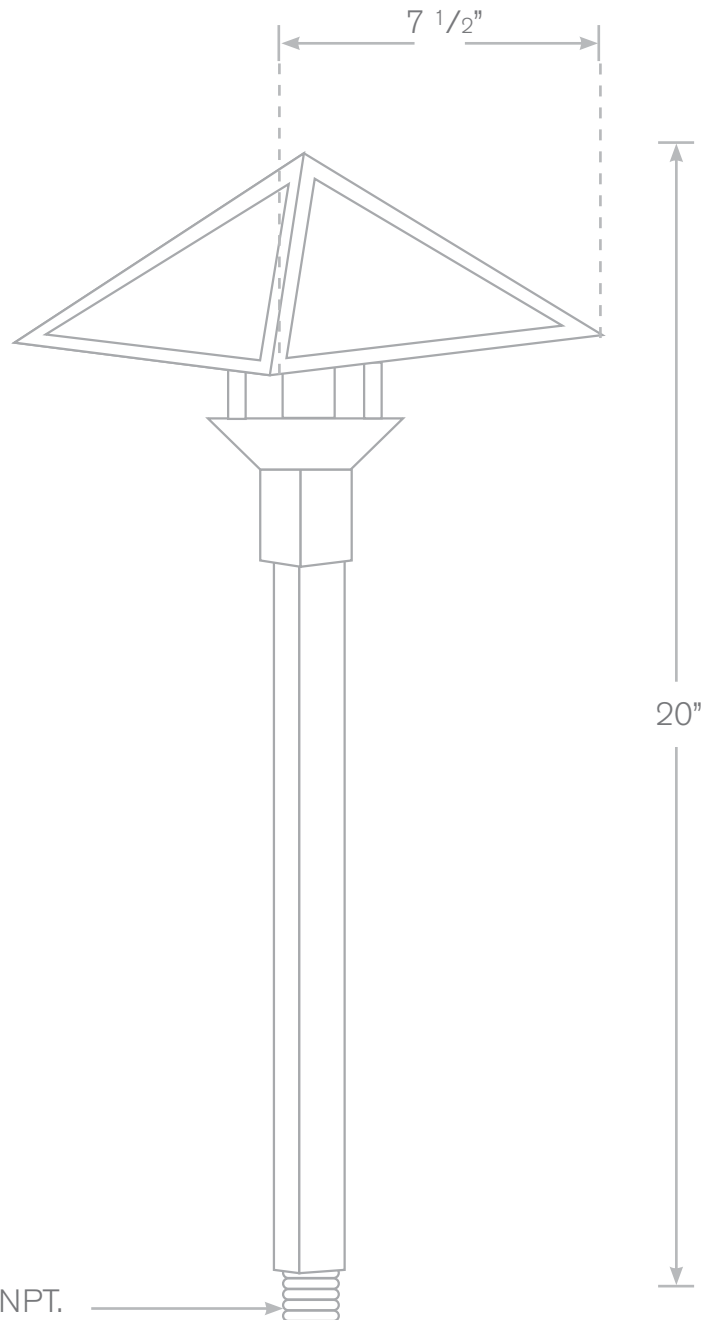

TOP-PL-352-MBR

Pathway Lights

- Model:** TOP-PL-352-MBR
Material: Brass
Finish: Specify
Electrical: 12V
Lamp: Single Contact Bayonet, 18W Incl.
Mounting: 1/2" NPT, Spike Included
Option: LED