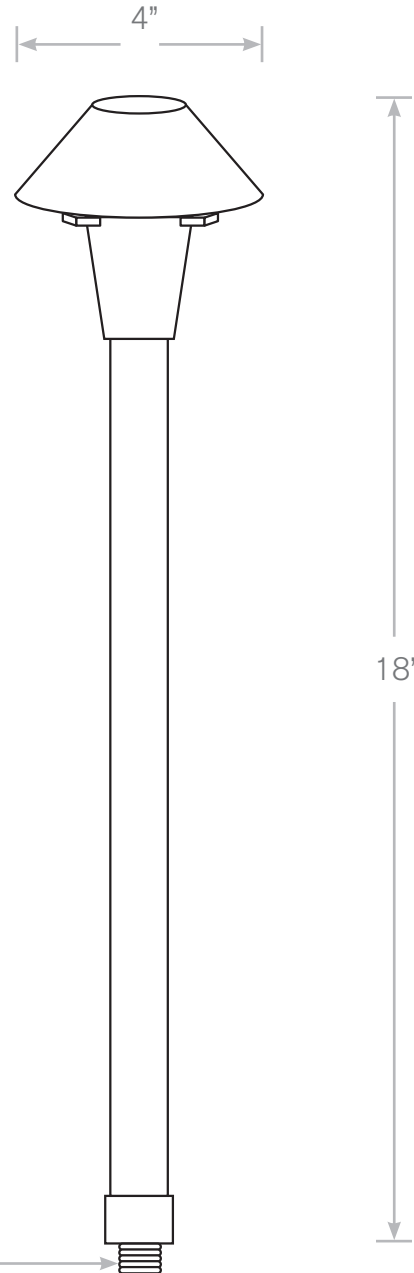

TOP-PL-346

Pathway Lights

Model: TOP-PL-346
Material: Brass
Finish: Specify
Electrical: 12V
Lamp: Single Contact Bayonet
Mounting: 1/2" NPT, Spike Included

Option: Raw Copper
Model: TOP-PL-347-RC