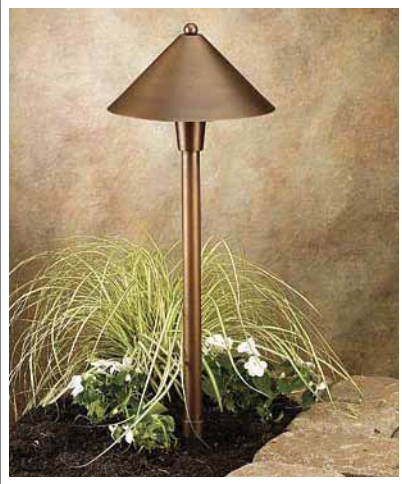

TOP-PL-344-MBR

Pathway Lights

9"

20 1/2"

1/2" NPT.

- Model:** TOP-PL-344-MBR
Material: Brass
Finish: Specify
Electrical: 12V
Lamp: Single Contact Bayonet, 18W Incl.
Mounting: 1/2" NPT, Spike Included
Option: LED