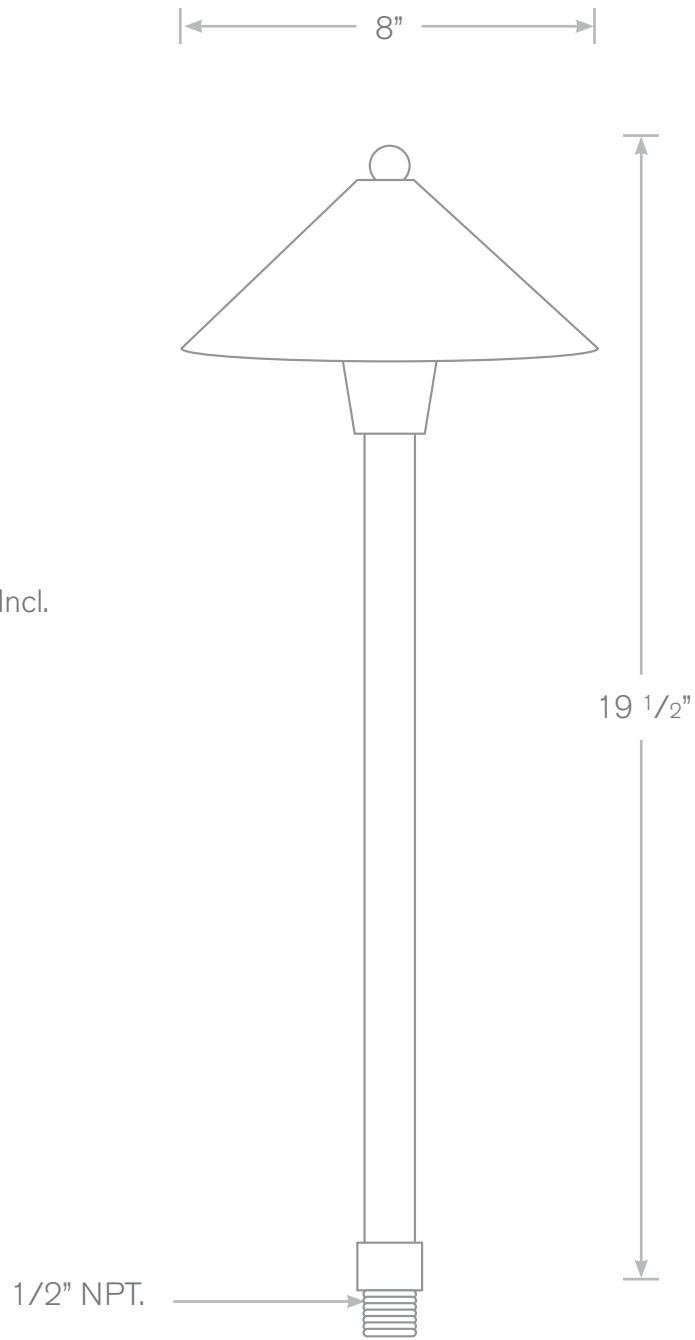

TOP-PL-342-MBR

Pathway Lights

- Model:** TOP-PL-342-MBR
Material: Brass
Finish: Specify
Electrical: 12V
Lamp: Single Contact Bayonet, 18W Incl.
Mounting: 1/2" NPT, Spike Included
Option: LED

ALL FINISHES & LED AVAILABLE! Mounting: 1/2" NPT, Spike Included