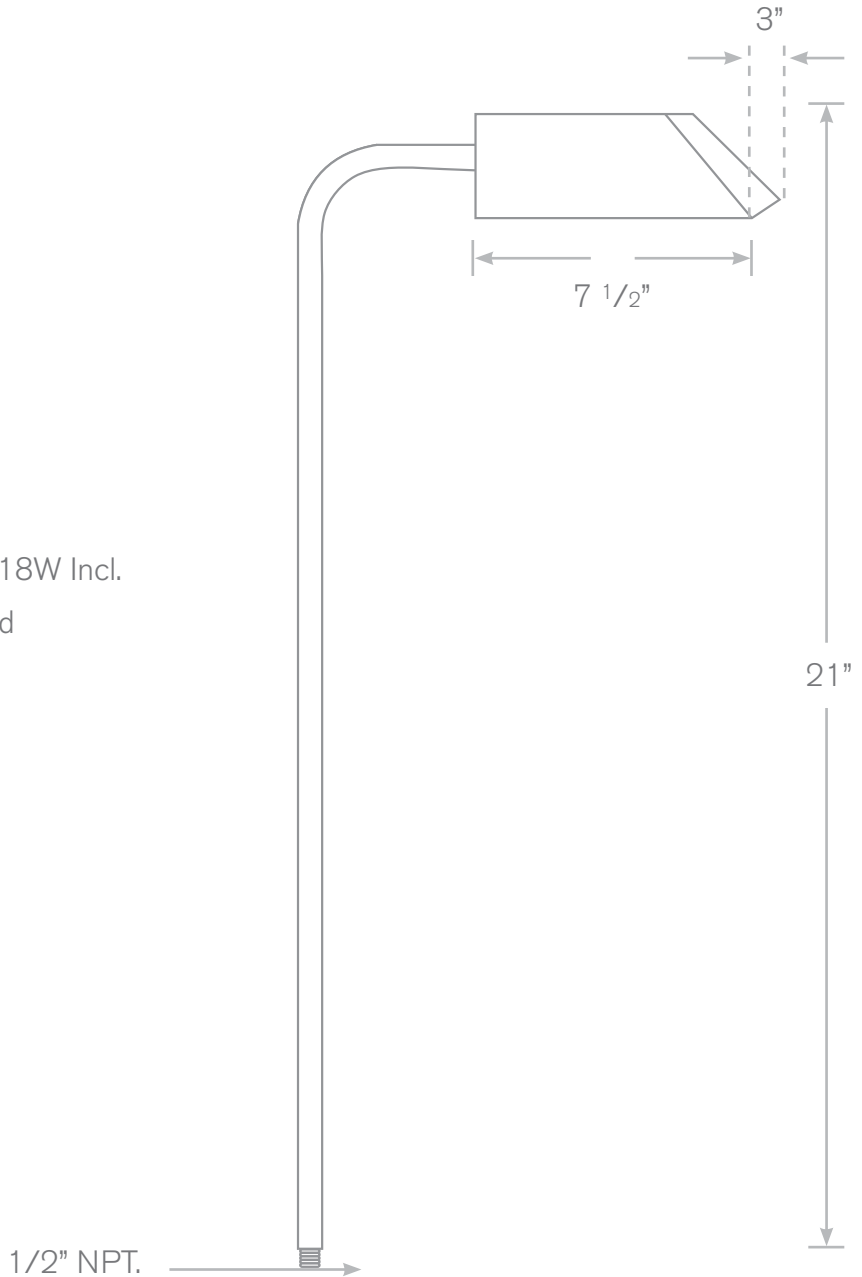

11398 Knott Street
Garden Grove, CA 92841
(877) 867-5596
Fax: (949) 258-5390
www.toplightsinc.com

SPECIFICATION SHEET

TOP-PL-332-RUS

Pathway Lights

- Model:** TOP-PL-332-RUS
- Material:** Brass
- Finish:** Specify
- Electrical:** 12V
- Lamp:** Single Contact Bayonet, 18W Incl.
- Mounting:** 1/2" NPT, Spike Included
- Option:** LED

ALL FINISHES & LED AVAILABLE! Mounting: 1/2" NPT, Spike Included