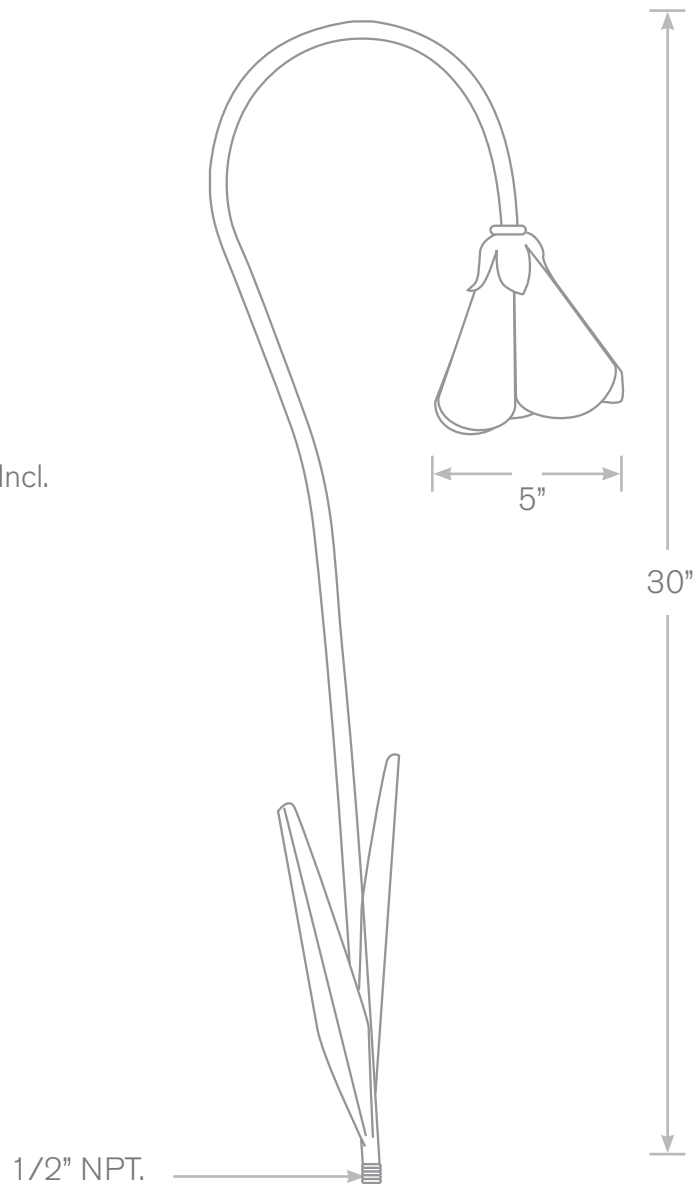

TOP-PL-320-MBR

Pathway Lights

- Model:** TOP-PL-320-MBR
Material: Brass
Finish: Specify
Electrical: 12V
Lamp: Single Contact Bayonet, 18W Incl.
Mounting: 1/2" NPT, Spike Included
Option: LED

ALL FINISHES & LED AVAILABLE! Mounting: 1/2" NPT, Spike Included