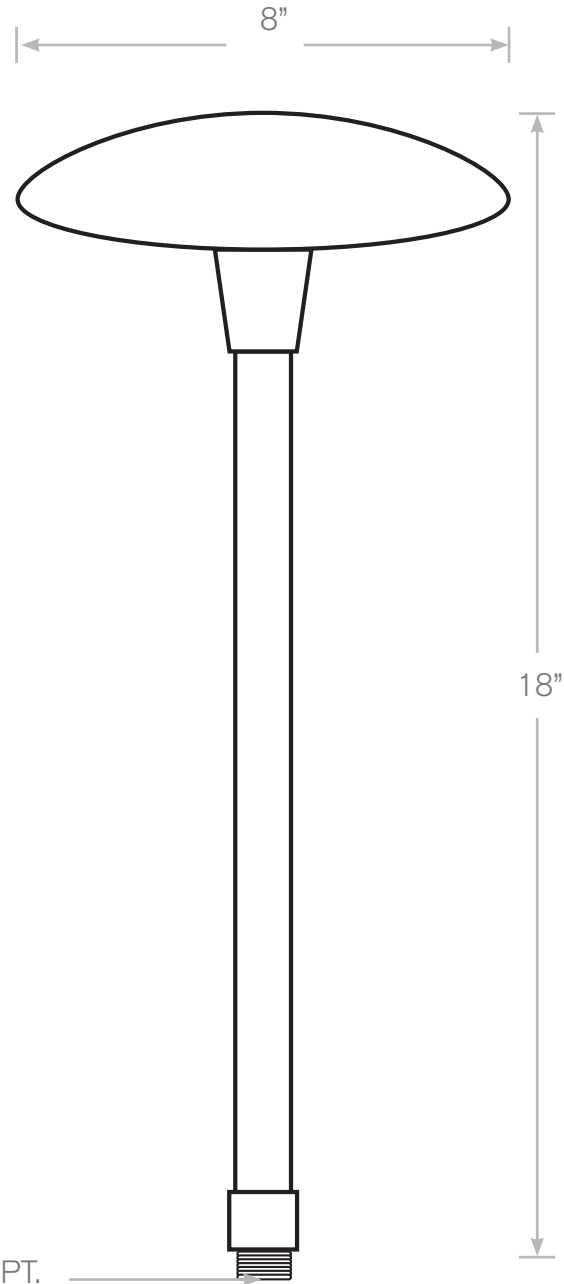

TOP-PL-318-MBR

Pathway Lights

Model: TOP-PL-318-MBR
Material: Brass
Finish: Specify
Electrical: 12V
Lamp: Single Contact Bayonet
Mounting: 1/2" NPT, Spike Included

Option: Raw Copper
Model: TOP-PL-319-RC