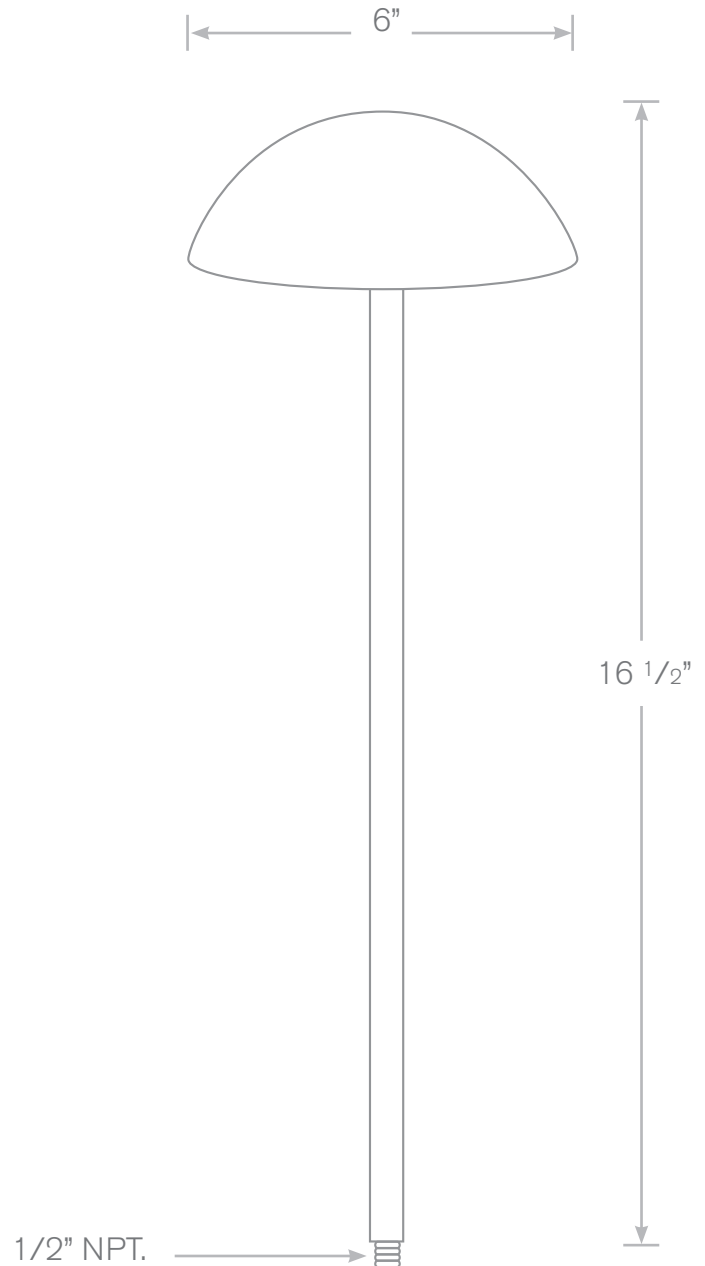

## TOP-PL-312

## Pathway Lights

- Model:** TOP-PL-312 (Center Mount)  
**Material:** Brass  
**Finish:** Specify  
**Electrical:** 12V  
**Lamp:** Single Contact Bayonet, 18W Incl.  
**Mounting:** 1/2" NPT, Spike Included  
**Option:** LED

ALL FINISHES & LED AVAILABLE! Mounting: 1/2" NPT, Spike Included