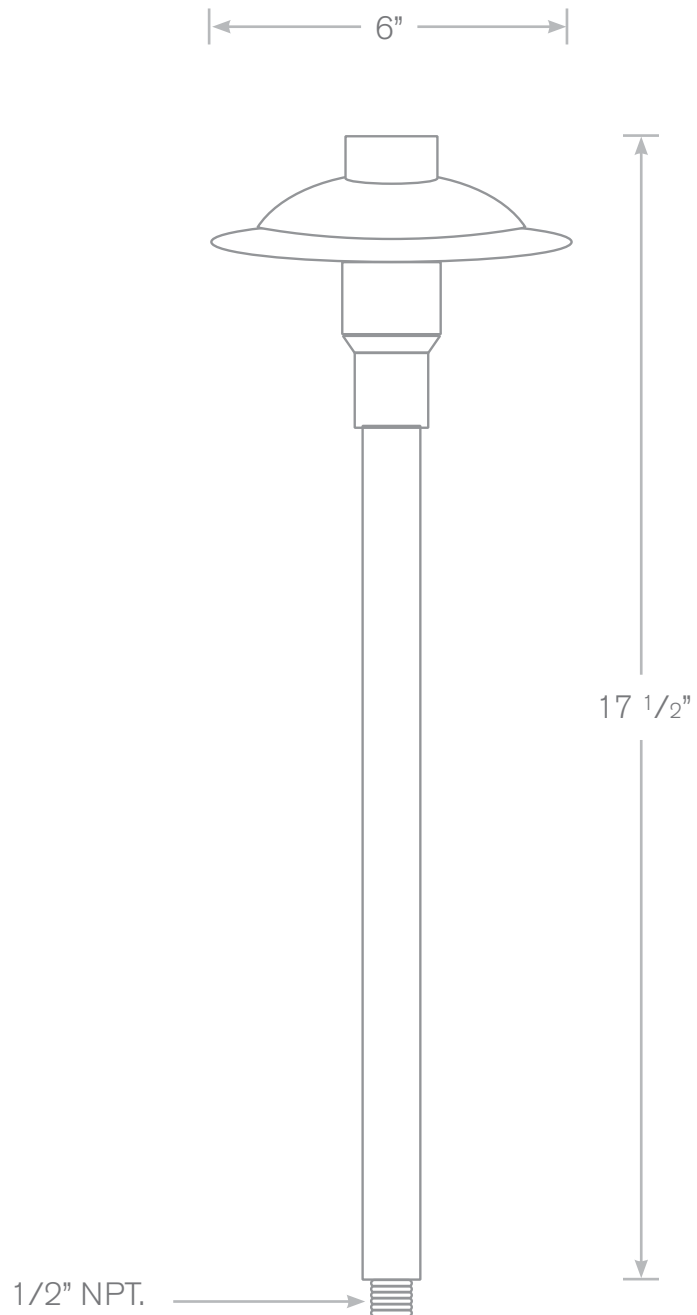

TOP-PL-304-MBR

Pathway Lights

- Model:** TOP-PL-304-MBR
Material: Brass
Finish: Specify
Electrical: 12V
Lamp: Bi-Pin, 20W Incl.
Mounting: 1/2" NPT, Spike Included
Option: LED

ALL FINISHES & LED AVAILABLE! Mounting: 1/2" NPT, Spike Included