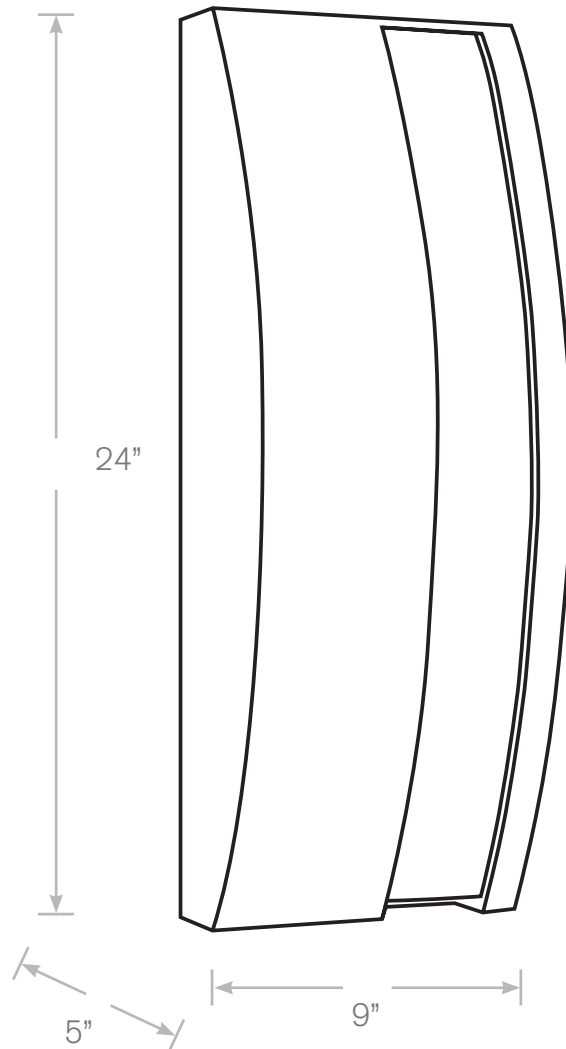

TOP-LN-994

Lantern Lights

- Model:** TOP-LN-994
Material: Brass
Finish: Specify
Electrical: 12V or 120V
Lamp: (2) Medium Base
Mounting: Surface

ALL FINISHES AVAILABLE! Electrical For All: 12 Volt or 120 Volt