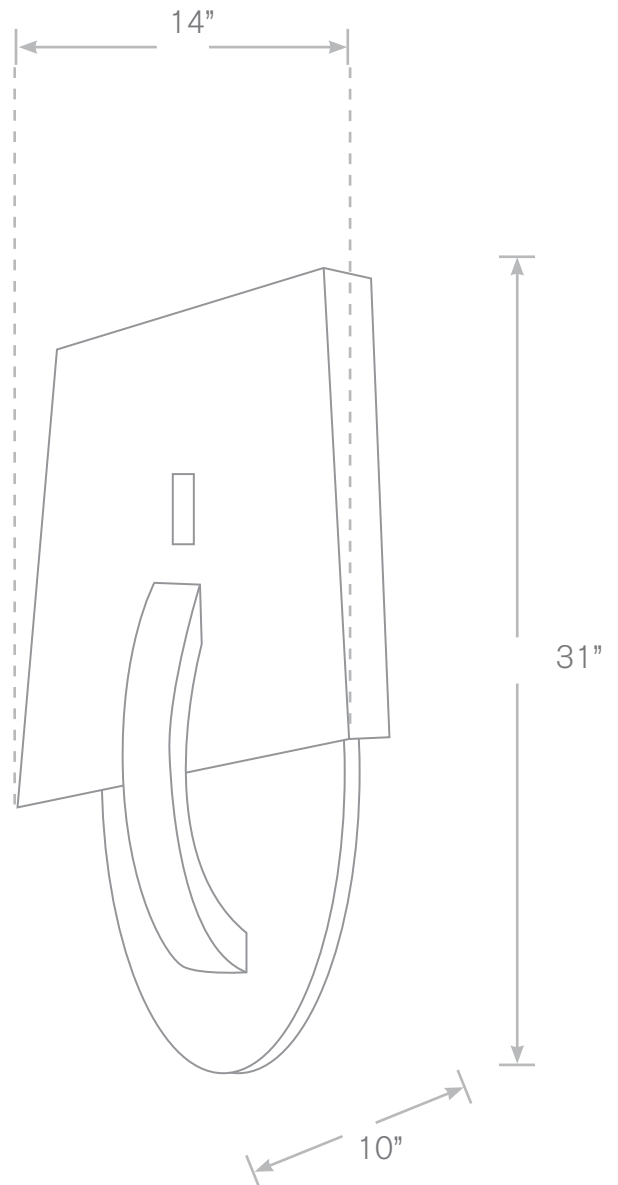

TOP-LN-990B-NCMBR-FR

Lantern Lights

Model: TOP-LN-990B-NCMBR-FR
Material: Brass
Finish: Specify
Electrical: 12V or 120V
Lamp: Medium Base
Mounting: Scroll

Model: TOP-LN-990A-NCMBR-FR
Lamp: Medium Base
Size: 10 1/2"W x 23 1/2"H x 8" Ext.

ALL FINISHES AVAILABLE! Electrical For All: 12 Volt or 120 Volt

Column Mounts, Scroll Mounts, Flushmounts, Hanging Units & Custom Sizes Available For All Models.