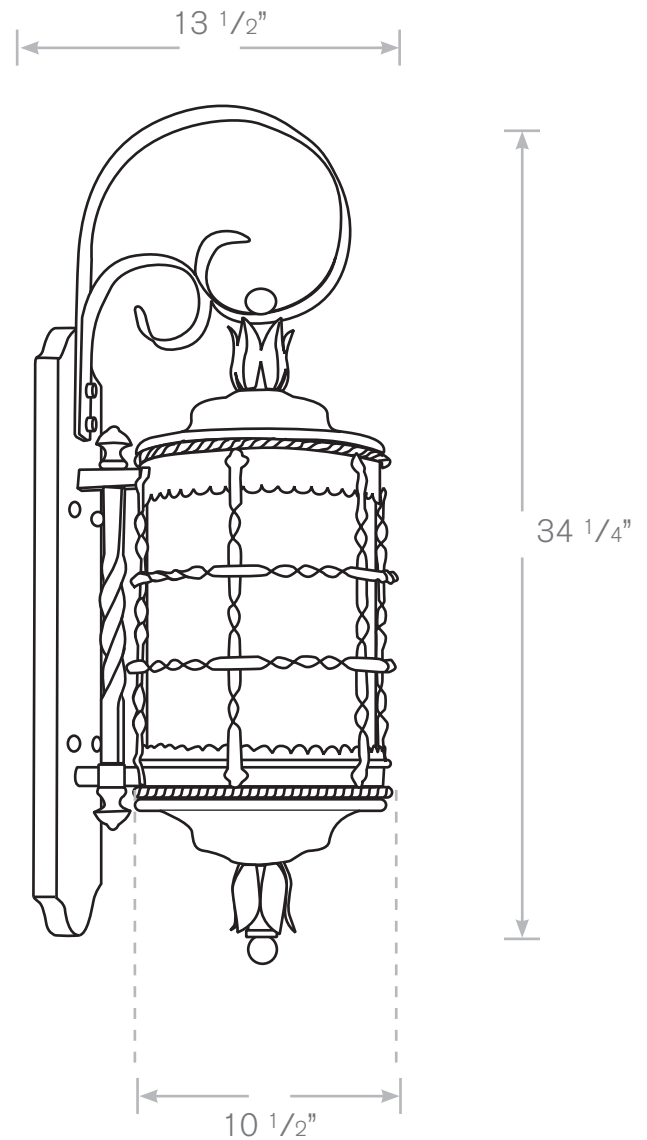

## TOP-LN-960B-BLK-CH

## Lantern Lights

- Model:** TOP-LN-960B-BLK-CH
- Material:** Brass
- Finish:** Specify
- Glass:** Specify
- Electrical:** 12V or 120V
- Lamp:** Medium Base
- Mounting:** Scroll

- Model:** TOP-LN-960A-BLK-CH
- Lamp:** Medium Base
- Size:** 8 3/4"W x 28 3/4"H x 11 1/2" Ext.

- Model:** TOP-LN-960C-BLK-CH
- Lamp:** Medium Base
- Size:** 12 1/2"W x 41 1/4"H x 6 1/2" Ext.

ALL FINISHES AVAILABLE! Electrical For All: 12 Volt or 120 Volt

Column Mounts, Scroll Mounts, Flushmounts, Hanging Units & Custom Sizes Available For All Models.