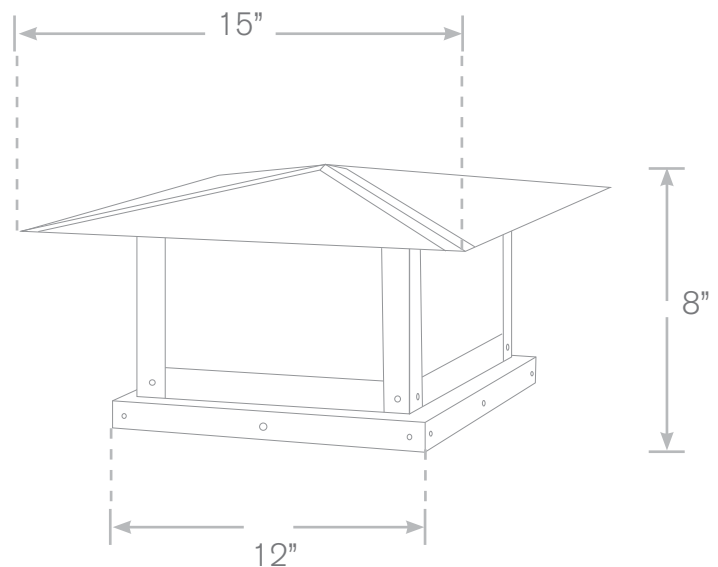

TOP-LN-918B-MBR-HS

Lantern Lights

Model: TOP-LN-918B-MBR-HS

Material: Brass

Finish: Specify

Glass: Specify

Electrical: 12V or 120V

Lamp: Medium Base

Mounting: Column

Model: TOP-LN-918A-MBR-HS

Lamp: Medium Base

Size: 12"W x 8"H x 9" Base

Model: TOP-LN-918C-MBR-HS

Lamp: Medium Base

Size: 18"W x 9"H x 15" Base

ALL FINISHES AVAILABLE! Electrical For All: 12 Volt or 120 Volt