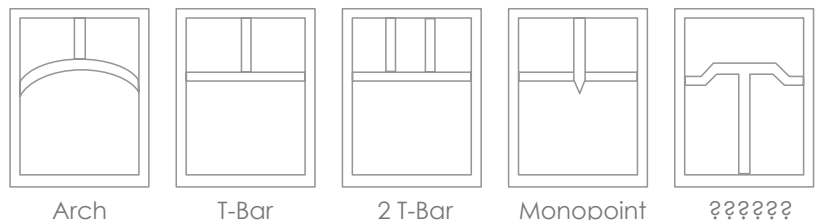

## Lantern Lights

**Model:** TOP-LN-908A-MBR-WS

**Material:** Brass

**Finish:** Specify

**Glass:** Specify

**Electrical:** 12V or 120V

**Lamp:** Medium Base

**Mounting:** Column

**Model:** TOP-LN-908B-MBR-WS

**Lamp:** Medium Base

**Size:** 14"W x 13 1/2"H x 10" Base

**Model:** TOP-LN-908C-MBR-WS

**Lamp:** Medium Base

**Size:** 18"W x 15"H x 12" Base

### Overlay Options:

ALL FINISHES AVAILABLE! Electrical For All: 12 Volt or 120 Volt

Column Mounts, Scroll Mounts, Flushmounts, Hanging Units & Custom Sizes Available For All Models.