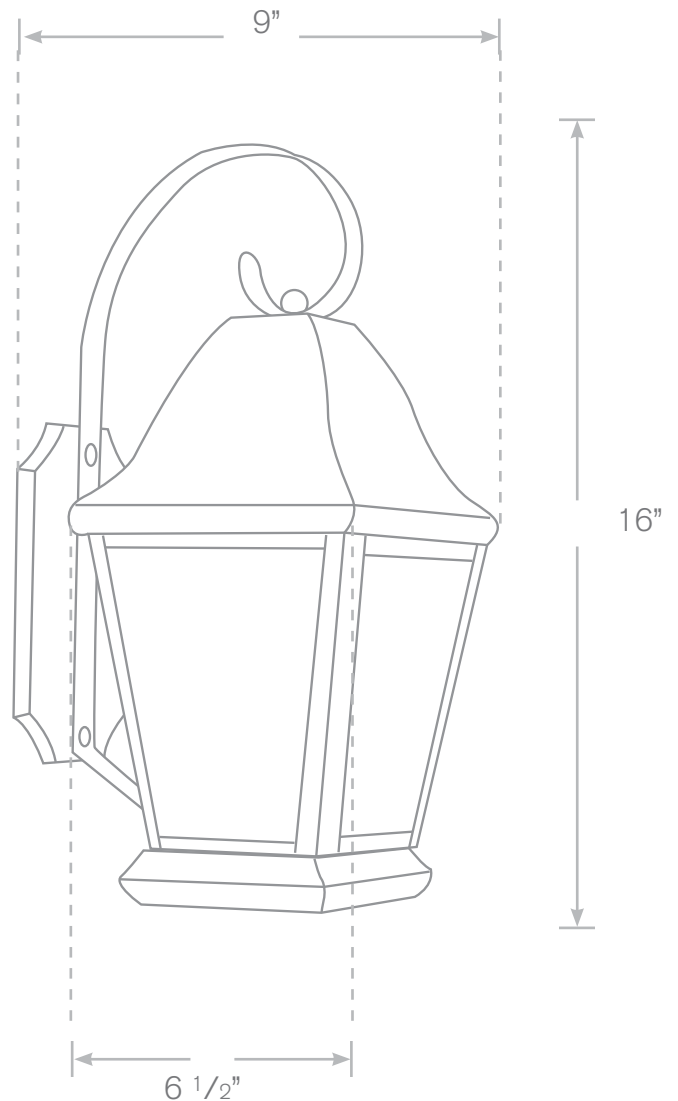

TOP-LN-890A-MBR-CS

Lantern Lights

- Model:** TOP-LN-890A-MBR-CS
- Material:** Brass
- Finish:** Specify
- Glass:** Specify
- Electrical:** 12V or 120V
- Lamp:** Medium Base
- Mounting:** Scroll

- Model:** TOP-LN-890B-MBR-CS
- Lamp:** (3) Light Candelabra
- Size:** 8 1/2"W x 20 1/2"H x 11 1/2" Ext.

- Model:** TOP-LN-890C-MBR-CS
- Lamp:** (3) Light Candelabra
- Size:** 11"W x 26"H x 14" Ext.

ALL FINISHES AVAILABLE! Electrical For All: 12 Volt or 120 Volt

Column Mounts, Scroll Mounts, Flushmounts, Hanging Units & Custom Sizes Available For All Models.