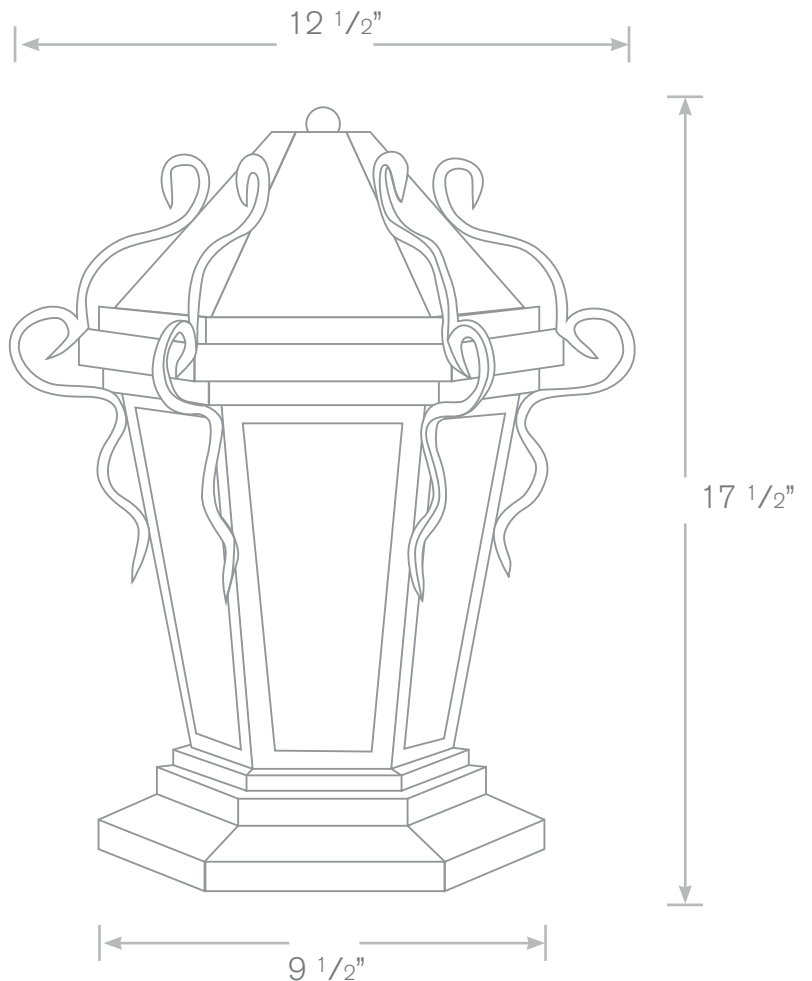

TOP-LN-888B-MBR-CS

Lantern Lights

Model: TOP-LN-888B-MBR-CS

Material: Brass

Finish: Specify

Glass: Specify

Electrical: 12V or 120V

Lamp: (3) Light Candelabra

Mounting: Column

Model: TOP-LN-888C-MBR-CS

Lamp: (3) Light Candelabra

Size: 17 1/2"W x 23"H x 12" Base

ALL FINISHES AVAILABLE! Electrical For All: 12 Volt or 120 Volt

Column Mounts, Scroll Mounts, Flushmounts, Hanging Units & Custom Sizes Available For All Models.