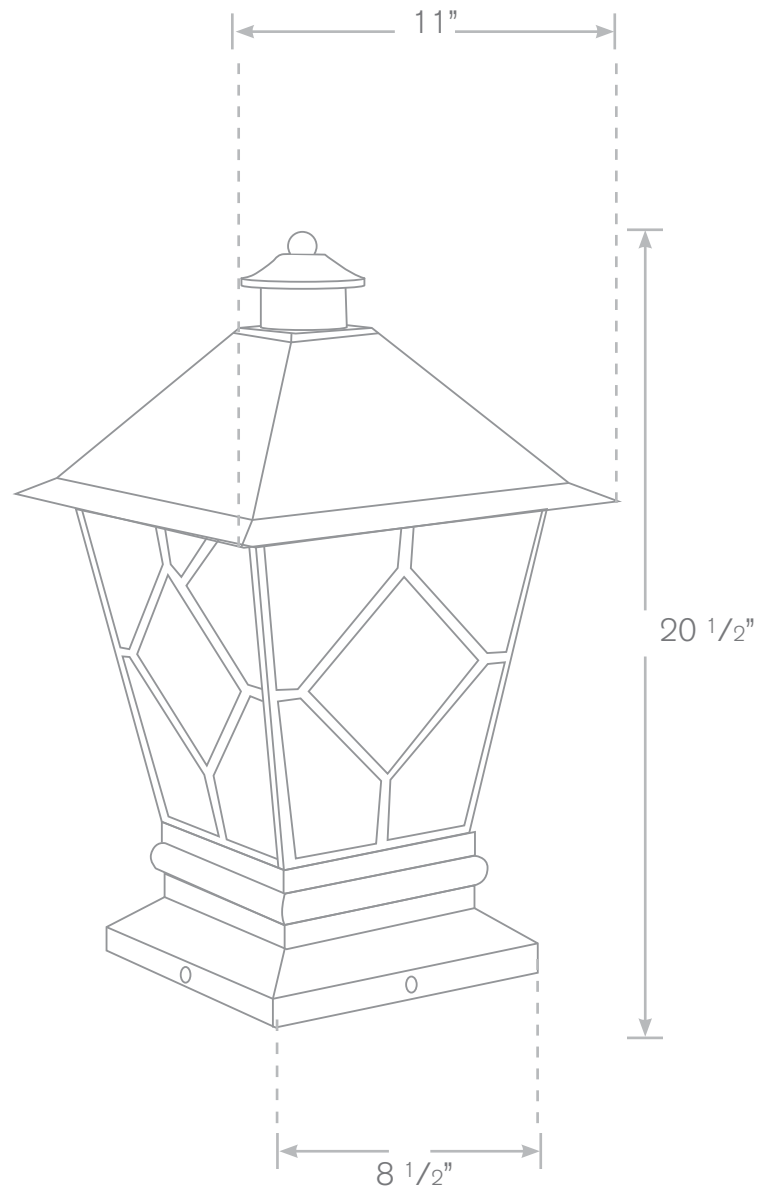

## TOP-LN-868B-MBR

## Lantern Lights

**Model:** TOP-LN-868B-MBR  
**Material:** Brass  
**Finish:** Specify  
**Electrical:** 12V or 120V  
**Lamp:** (3) Light Candelabra  
**Mounting:** Column

**Model:** TOP-LN-868A-MBR  
**Lamp:** (3) Light Candelabra  
**Size:** 9"W x 15"H x 7" Base

**Model:** TOP-LN-868C-MBR  
**Lamp:** (3) Light Candelabra  
**Size:** 14"W x 25 1/2"H x 11" Base

ALL FINISHES AVAILABLE! Electrical For All: 12 Volt or 120 Volt

Column Mounts, Scroll Mounts, Flushmounts, Hanging Units & Custom Sizes Available For All Models.