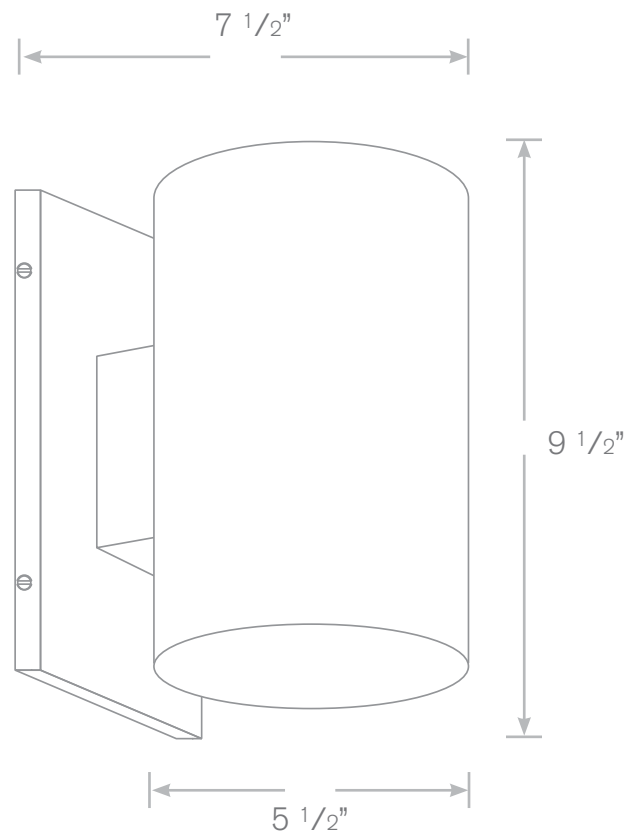

TOP-LN-844B-MBR

Lantern Lights

Model: TOP-LN-844B-MBR
Material: Brass
Finish: Specify
Electrical: 12V or 120V
Lamp: Medium Base Up/Down Socket
Mounting: Wall

Model: TOP-LN-844A-MBR
Lamp: Par 20
Size: 5"W x 8"H x 6 1/2" Ext.

Model: TOP-LN-844C-MBR
Lamp: Par 38
Size: 6"W x 10"H x 8" Ext.

ALL FINISHES AVAILABLE! Electrical For All: 12 Volt or 120 Volt

Column Mounts, Scroll Mounts, Flushmounts, Hanging Units & Custom Sizes Available For All Models.