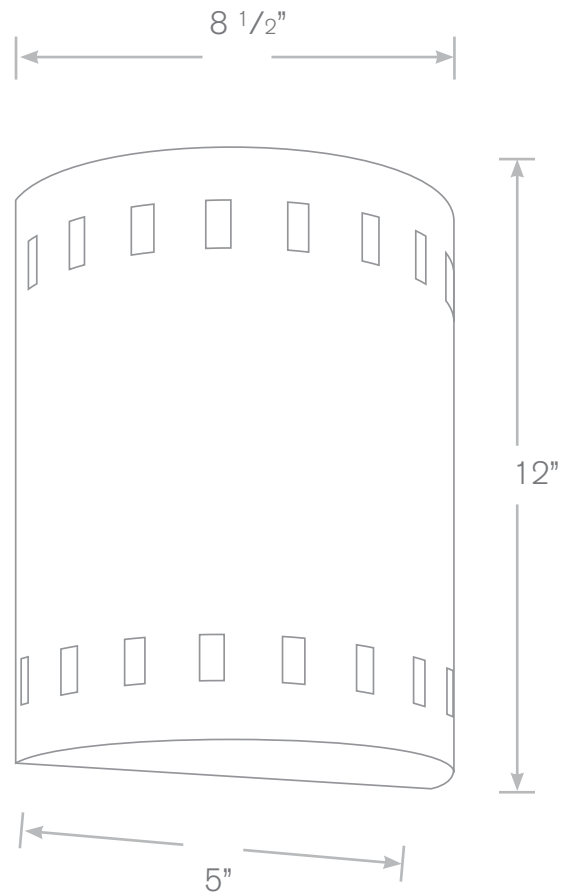

TOP-LN-834A

Lantern Lights

- Model:** TOP-LN-834A
Shown: Matte Bronze (MBR)
Material: Brass
Finish: Specify
Electrical: 12V or 120V
Lamp: Medium Base
Up/Down Socket
Mounting: Wall

- Model:** TOP-LN-834B-MBR
Lamp: Medium Base
Size: 10"W x 18"H x 5" Ext.

ALL FINISHES AVAILABLE! Electrical For All: 12 Volt or 120 Volt

Column Mounts, Scroll Mounts, Flushmounts, Hanging Units & Custom Sizes Available For All Models.