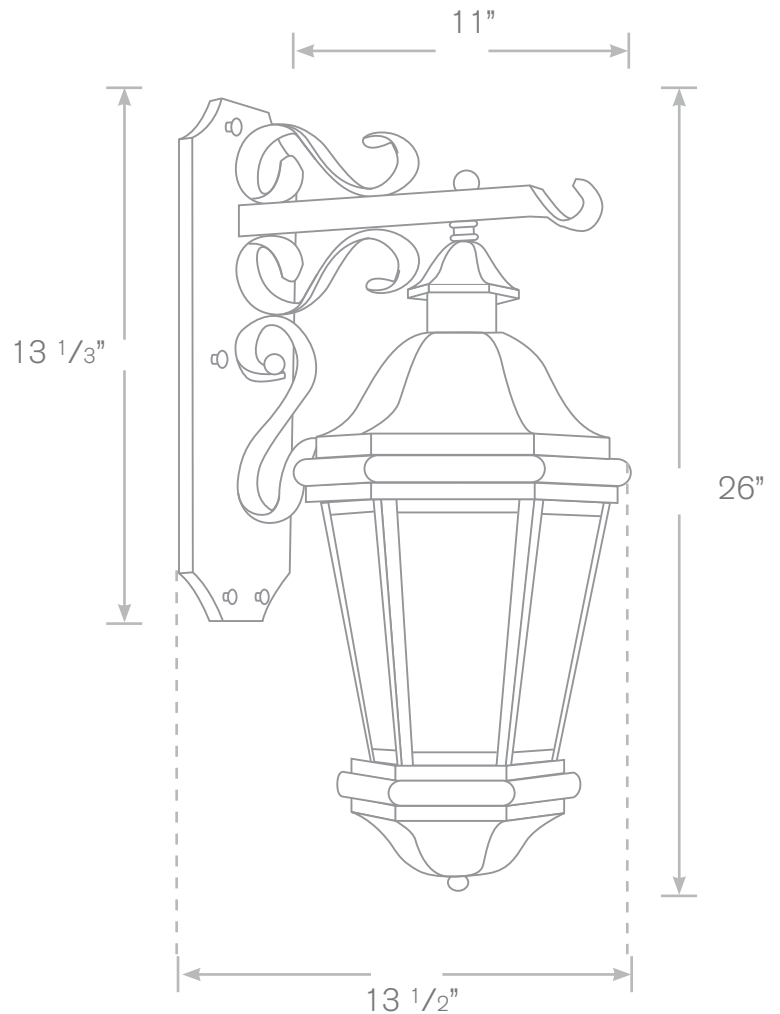

TOP-LN-800B-RUS-CS

Lantern Lights

Model: TOP-LN-800B-RUS-CS
Material: Brass
Finish: Specify
Glass: Specify
Electrical: 12V or 120V
Lamp: (3) Light Candelabra
Mounting: Scroll

Model: TOP-LN-800A-RUS-CS
Lamp: Medium Base
Size: 8"W x 17"H x 10 1/2" Ext.

Model: TOP-LN-800C-RUS-CS
Lamp: (3) Light Candelabra
Size: 14"W x 33"H x 17" Ext.

ALL FINISHES AVAILABLE! Electrical For All: 12 Volt or 120 Volt

Column Mounts, Scroll Mounts, Flushmounts, Hanging Units & Custom Sizes Available For All Models.